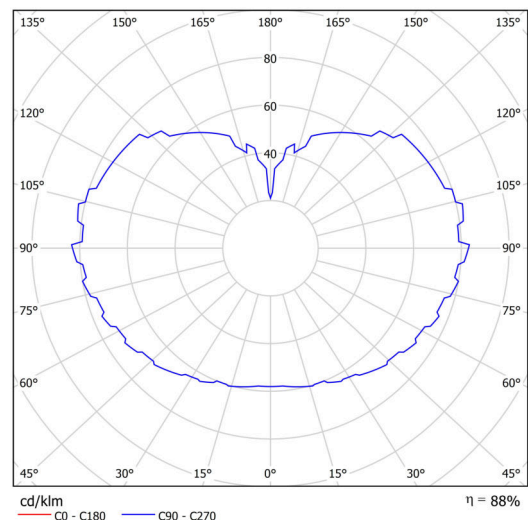

Technical

Types of luminaires	Emergency combined
Mounting type	Suspended - rod
Base material	stainless steel steel
Shade material	three-layer glass TRIPLEX OPAL
Base color	polished stainless steel
Shade color	white
Holding the shade	folding system
Mounting location	ceiling
Width	500 mm
Length	500 mm
Height	500 mm
Diameter	ø 500 mm
Hinge length	200 mm
mounting holes (diameter)	none
Installation wire (diameter)	none
Energy Class	D
Impact strength	IK01
Operating temperature	from 0°C to +30°C

Luminous

Lum. flux of luminaire	6120 lm
Lum. flux of light source	6960 lm
Lum. flux of light source in emergency mode	150 lm
Luminaire efficacy	149 lm/W
Temperature	4000 K
Rated life time LED L80/B10	100000 hours
CRI	Ra80