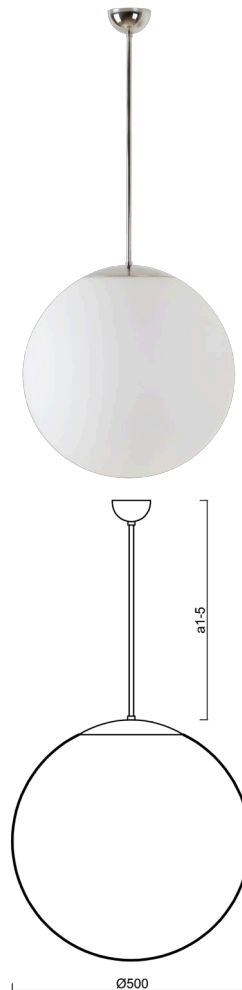

ADRIA P4

LED-5L07E900Z11/098/a1/NK1W NL 4K##

WWW.OSMONT.CZ

ADRIA P4

Product code: ADR60675

Type: LED-5L07E900Z11/098/a1/NK1W NL 4K##

Short description of the luminaire: Stainless polished pendant LED light with emergency unit combined with TRIPLEX OPAL glass shade.

Technical

Types of luminaires	Emergency combined
Mounting type	Suspended - rod
Base material	stainless steel steel
Shade material	three-layer glass TRIPLEX OPAL
Base color	polished stainless steel
Shade color	white
Holding the shade	folding system
Mounting location	ceiling
Width	500 mm
Length	500 mm
Height	500 mm
Diameter	ø 500 mm
Hinge length	200 mm
mounting holes (diameter)	none
Installation wire (diameter)	none
Energy Class	D
Impact strength	IK01
Operating temperature	from 0°C to +30°C