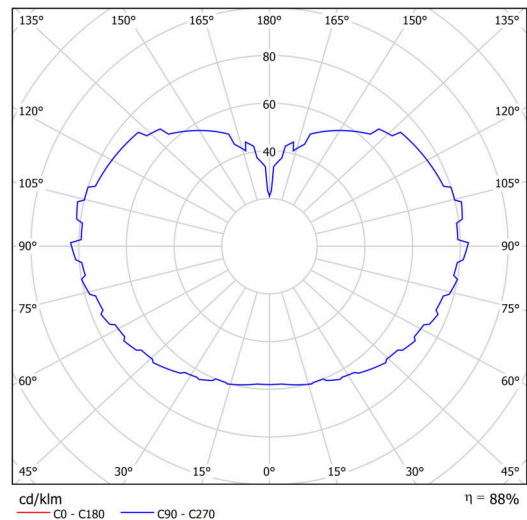

Technical

Types of luminaires	Emergency combined
Mounting type	Suspended - rod
Base material	brass
Shade material	three-layer glass TRIPLEX OPAL
Base color	polished brass
Shade color	white
Holding the shade	folding system
Mounting location	ceiling
Width	500 mm
Length	500 mm
Height	500 mm
Diameter	ø 500 mm
Hinge length	800 mm
mounting holes (diameter)	none
Installation wire (diameter)	none
Energy Class	D
Impact strength	IK01
Operating temperature	from 0°C to +30°C

Luminous

Lum. flux of luminaire	6120 lm
Lum. flux of light source	6960 lm
Lum. flux of light source in emergency mode	150 lm
Luminaire efficacy	149 lm/W
Temperature	4000 K
Rated life time LED L80/B10	100000 hours
CRI	Ra80
MacAdam	3