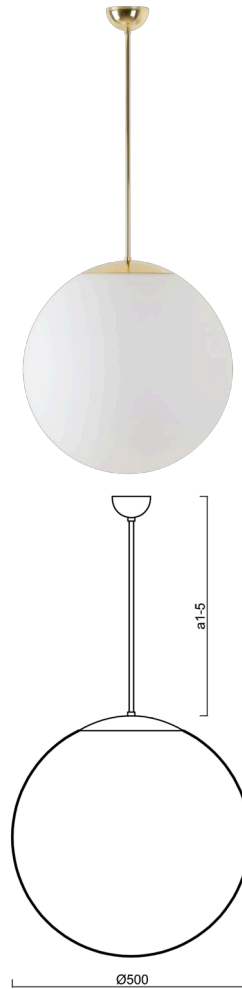

ADRIA P4

Product code: ADR60663

Type: LED-5L07E900Z11/098/a4/NK1W MS 4K##

Short description of the luminaire: Brass pendant LED light with emergency unit combined with TRIPLEX OPAL glass shade.

Technical

Types of luminaires	Emergency combined
Mounting type	Suspended - rod
Base material	brass
Shade material	three-layer glass TRIPLEX OPAL
Base color	polished brass
Shade color	white
Holding the shade	folding system
Mounting location	ceiling
Width	500 mm
Length	500 mm
Height	500 mm
Diameter	ø 500 mm
Hinge length	800 mm
mounting holes (diameter)	none
Installation wire (diameter)	none
Energy Class	D
Impact strength	IK01
Operating temperature	from 0°C to +30°C

Electric

Power consumption	41 W
Ingress Protection	IP40
Socket	LED modul
Battery type	NiCd
Emergency time	3 hours
terminal block	none
Automatic circuit breaker type B10A	25 pcs
Automatic circuit breaker type B16A	43 pcs
Automatic circuit breaker type C10A	29 pcs
Automatic circuit breaker type C16A	52 pcs

Luminous

Lum. flux of luminaire	6120 lm
Lum. flux of light source	6960 lm
Lum. flux of light source in emergency mode	150 lm
Luminaire efficacy	149 lm/W
Temperature	4000 K
Rated life time LED L80/B10	100000 hours
CRI	Ra80
MacAdam	3