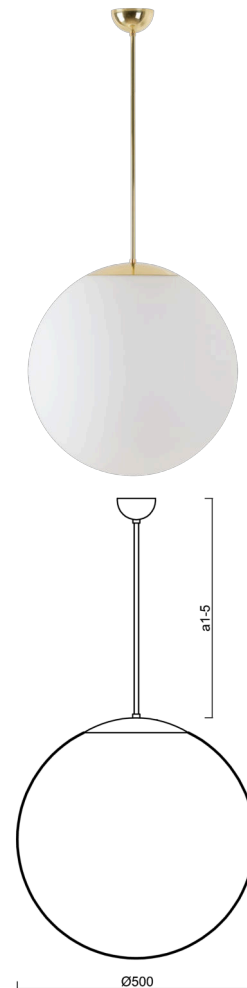

ADRIA P4

Product code: ADR60657

Type: LED-5L07E900Z11/098/a3 MS DALI 4K##

Short description of the luminaire: Brass pendant LED light DALI with TRIPLEX OPAL glass shade.

Technical

Types of luminaires	Dimmable
Mounting type	Suspended - rod
Base material	brass
Shade material	three-layer glass TRIPLEX OPAL
Base color	polished brass
Shade color	white
Holding the shade	steel holder
Mounting location	ceiling
Width	500 mm
Length	500 mm
Height	500 mm
Diameter	ø 500 mm
Hinge length	600 mm
mounting holes (diameter)	none
Installation wire (diameter)	none
Energy Class	D
Impact strength	IK01
Operating temperature	from -20°C to +30°C

Electric

Power consumption	41 W
Ingress Protection	IP40
Socket	LED modul
terminal block	none
Automatic circuit breaker type B10A	14 pcs
Automatic circuit breaker type B16A	23 pcs
Automatic circuit breaker type C10A	23 pcs
Automatic circuit breaker type C16A	38 pcs

Luminous

Lum. flux of luminaire	6120 lm
Lum. flux of light source	6960 lm
Luminaire efficacy	149 lm/W
Temperature	4000 K
Rated life time LED L80/B10	100000 hours
CRI	Ra80
MacAdam	3
Blue light hazard	Risk group 0

Eulum data for calculation programs are available at www.osmont.cz.