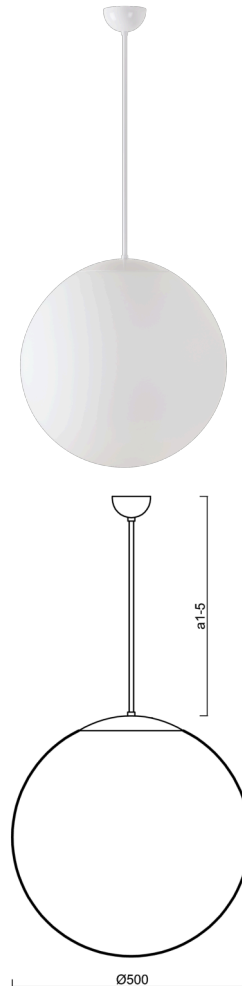

ADRIA P4

Product code: ADR60649

Type: LED-5L07E900Z11/098/a5/NK1W B 4K##

Short description of the luminaire: White pendant LED light with emergency unit combined with TRIPLEX OPAL glass shade.

Technical

Types of luminaires	Emergency combined
Mounting type	Suspended - rod
Base material	steel
Shade material	three-layer glass TRIPLEX OPAL
Base color	white Ral9003
Shade color	white
Holding the shade	folding system
Mounting location	ceiling
Width	500 mm
Length	500 mm
Height	500 mm
Diameter	ø 500 mm
Hinge length	1000 mm
mounting holes (diameter)	none
Installation wire (diameter)	none
Energy Class	D
Impact strength	IK01
Operating temperature	from 0°C to +30°C

Electric

Power consumption	41 W
Ingress Protection	IP40
Socket	LED modul
Battery type	NiCd
Emergency time	3 hours
terminal block	none
Automatic circuit breaker type B10A	25 pcs
Automatic circuit breaker type B16A	43 pcs
Automatic circuit breaker type C10A	29 pcs
Automatic circuit breaker type C16A	52 pcs

Luminous

Lum. flux of luminaire	6120 lm
Lum. flux of light source	6960 lm
Lum. flux of light source in emergency mode	150 lm
Luminaire efficacy	149 lm/W
Temperature	4000 K
Rated life time LED L80/B10	100000 hours
CRI	Ra80
MacAdam	3