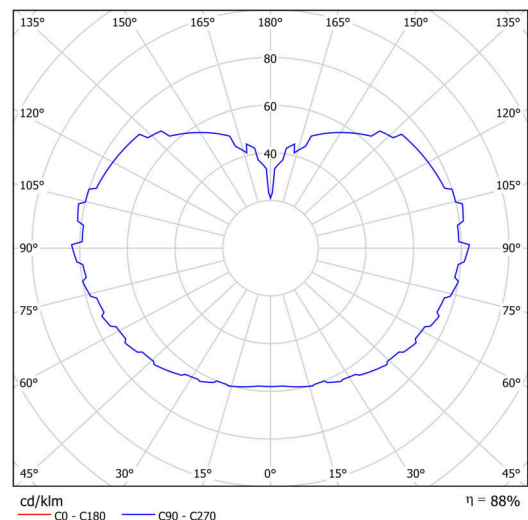

ADRIA P4

Product code: ADR60644

Type: LED-5L07E900Z11/098/a5 B DALI 4K##

Short description of the luminaire: White pendant LED light DALI with TRIPLEX OPAL glass shade.

Technical

Types of luminaires	Dimmable
Mounting type	Suspended - rod
Base material	steel
Shade material	three-layer glass TRIPLEX OPAL
Base color	white Ral9003
Shade color	white
Holding the shade	steel holder
Mounting location	ceiling
Width	500 mm
Length	500 mm
Height	500 mm
Diameter	ø 500 mm
Hinge length	1000 mm
mounting holes (diameter)	none
Installation wire (diameter)	none
Energy Class	D
Impact strength	IK01
Operating temperature	from -20°C to +30°C

Electric

Power consumption	41 W
Ingress Protection	IP40
Socket	LED modul
terminal block	none
Automatic circuit breaker type B10A	14 pcs
Automatic circuit breaker type B16A	23 pcs
Automatic circuit breaker type C10A	23 pcs
Automatic circuit breaker type C16A	38 pcs

Luminous

Lum. flux of luminaire	6120 lm
Lum. flux of light source	6960 lm
Luminaire efficacy	149 lm/W
Temperature	4000 K
Rated life time LED L80/B10	100000 hours
CRI	Ra80
MacAdam	3
Blue light hazard	Risk group 0

Eulum data for calculation programs are available at www.osmont.cz.