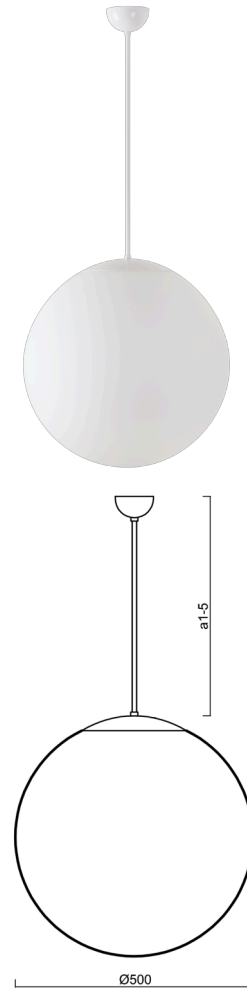

ADRIA P4

Product code: ADR60644

Type: LED-5L07E900Z11/098/a5 B DALI 4K##

Short description of the luminaire: White pendant LED light DALI with TRIPLEX OPAL glass shade.

Technical

Types of luminaires	Dimmable
Mounting type	Suspended - rod
Base material	steel
Shade material	three-layer glass TRIPLEX OPAL
Base color	white Ral9003
Shade color	white
Holding the shade	steel holder
Mounting location	ceiling
Width	500 mm
Length	500 mm
Height	500 mm
Diameter	ø 500 mm
Hinge length	1000 mm
mounting holes (diameter)	none
Installation wire (diameter)	none
Energy Class	D
Impact strength	IK01
Operating temperature	from -20°C to +30°C

Electric

Power consumption	41 W
Ingress Protection	IP40
Socket	LED modul
terminal block	none
Automatic circuit breaker type B10A	14 pcs
Automatic circuit breaker type B16A	23 pcs
Automatic circuit breaker type C10A	23 pcs
Automatic circuit breaker type C16A	38 pcs

Luminous

Lum. flux of luminaire	6120 lm
Lum. flux of light source	6960 lm
Luminaire efficacy	149 lm/W
Temperature	4000 K
Rated life time LED L80/B10	100000 hours
CRI	Ra80
MacAdam	3
Blue light hazard	Risk group 0

Eulum data for calculation programs are available at www.osmont.cz.