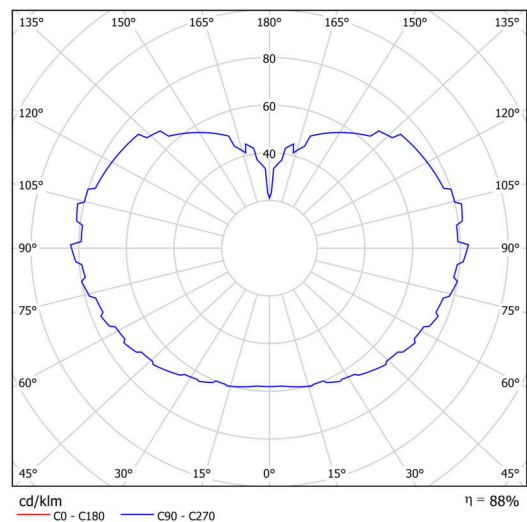

Technical

| | |
|------------------------------|--------------------------------|
| Types of luminaires | Classic on/off |
| Mounting type | Suspended - rod |
| Base material | steel |
| Shade material | three-layer glass TRIPLEX OPAL |
| Base color | white Ral9003 |
| Shade color | white |
| Holding the shade | steel holder |
| Mounting location | ceiling |
| Width | 500 mm |
| Length | 500 mm |
| Height | 500 mm |
| Diameter | ø 500 mm |
| Hinge length | 1000 mm |
| mounting holes (diameter) | none |
| Installation wire (diameter) | none |
| Energy Class | D |
| Impact strength | IK01 |
| Operating temperature | from -20°C to +30°C |

Luminous

| | |
|-----------------------------|--------------|
| Lum. flux of luminaire | 6120 lm |
| Lum. flux of light source | 6960 lm |
| Luminaire efficacy | 149 lm/W |
| Temperature | 4000 K |
| Rated life time LED L80/B10 | 100000 hours |
| CRI | Ra80 |
| MacAdam | 3 |
| Blue light hazard | Risk group 0 |