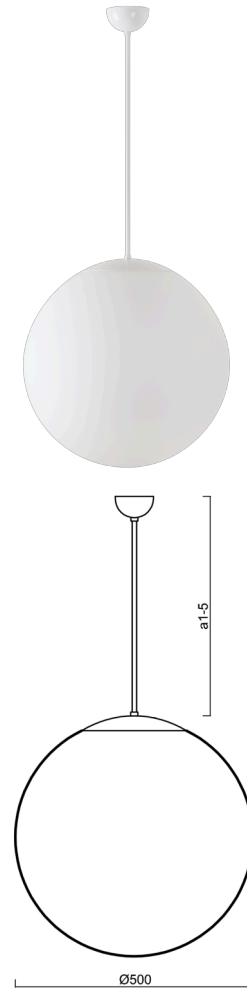

## ADRIA P4

---

LED-5L07E900Z11/098/a2 B 4K##

[WWW.OSMONT.CZ](http://WWW.OSMONT.CZ)

# ADRIA P4

Product code: ADR60636

Type: LED-5L07E900Z11/098/a2 B 4K##

Short description of the luminaire: White pendant LED light ON/OFF with TRIPLEX OPAL glass shade.

## Technical

Types of luminaires	Classic on/off
Mounting type	Suspended - rod
Base material	steel
Shade material	three-layer glass TRIPLEX OPAL
Base color	white Ral9003
Shade color	white
Holding the shade	steel holder
Mounting location	ceiling
Width	500 mm
Length	500 mm
Height	500 mm
Diameter	ø 500 mm
Hinge length	400 mm
mounting holes (diameter)	none
Installation wire (diameter)	none
Energy Class	D
Impact strength	IK01
Operating temperature	from -20°C to +30°C