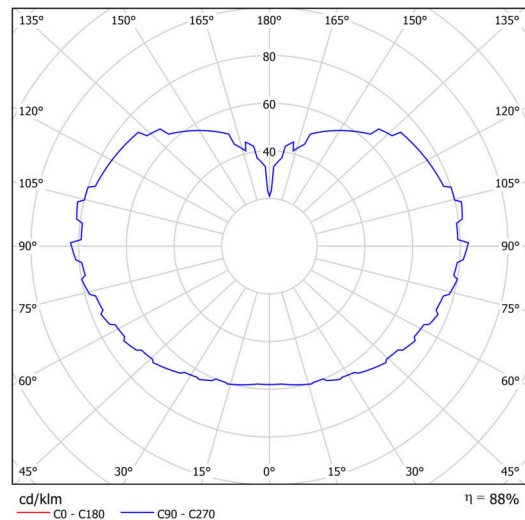

## Technical

Types of luminaires	Emergency combined
Mounting type	Suspended - rod
Base material	stainless steel steel
Shade material	three-layer glass TRIPLEX OPAL
Base color	brushed stainless steel
Shade color	white
Holding the shade	folding system
Mounting location	ceiling
Width	500 mm
Length	500 mm
Height	500 mm
Diameter	ø 500 mm
Hinge length	1000 mm
mounting holes (diameter)	none
Installation wire (diameter)	none
Energy Class	D
Impact strength	IK01
Operating temperature	from 0°C to +30°C

## Luminous

Lum. flux of luminaire	5870 lm
Lum. flux of light source	6670 lm
Lum. flux of light source in emergency mode	150 lm
Luminaire efficacy	143 lm/W
Temperature	3000 K
Rated life time LED L80/B10	100000 hours
CRI	Ra80