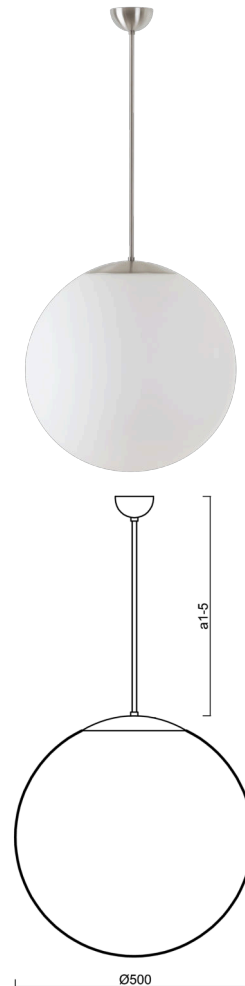

ADRIA P4

Product code: ADR60194

Type: LED-5L07E900Z11/098/a5/NK1W NB 3K##

Short description of the luminaire: Stainless brushed pendant LED light with emergency unit combined with TRIPLEX OPAL glass shade.

Technical

Types of luminaires	Emergency combined
Mounting type	Suspended - rod
Base material	stainless steel steel
Shade material	three-layer glass TRIPLEX OPAL
Base color	brushed stainless steel
Shade color	white
Holding the shade	folding system
Mounting location	ceiling
Width	500 mm
Length	500 mm
Height	500 mm
Diameter	ø 500 mm
Hinge length	1000 mm
mounting holes (diameter)	none
Installation wire (diameter)	none
Energy Class	D
Impact strength	IK01
Operating temperature	from 0°C to +30°C

Electric

Power consumption	41 W
Ingress Protection	IP40
Socket	LED modul
Battery type	NiCd
Emergency time	3 hours
terminal block	none
Automatic circuit breaker type B10A	25 pcs
Automatic circuit breaker type B16A	43 pcs
Automatic circuit breaker type C10A	29 pcs
Automatic circuit breaker type C16A	52 pcs

Luminous

Lum. flux of luminaire	5870 lm
Lum. flux of light source	6670 lm
Lum. flux of light source in emergency mode	150 lm
Luminaire efficacy	143 lm/W
Temperature	3000 K
Rated life time LED L80/B10	100000 hours
CRI	Ra80