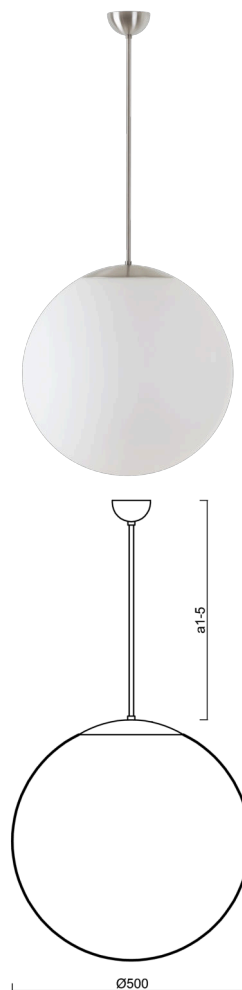

ADRIA P4

Product code: ADR60190

Type: LED-5L07E900Z11/098/a1/NK1W NB 3K##

Short description of the luminaire: Stainless brushed pendant LED light with emergency unit combined with TRIPLEX OPAL glass shade.

Technical

Types of luminaires	Emergency combined
Mounting type	Suspended - rod
Base material	stainless steel steel
Shade material	three-layer glass TRIPLEX OPAL
Base color	brushed stainless steel
Shade color	white
Holding the shade	folding system
Mounting location	ceiling
Width	500 mm
Length	500 mm
Height	500 mm
Diameter	ø 500 mm
Hinge length	200 mm
mounting holes (diameter)	none
Installation wire (diameter)	none
Energy Class	D
Impact strength	IK01
Operating temperature	from 0°C to +30°C

Electric

Power consumption	41 W
Ingress Protection	IP40
Socket	LED modul
Battery type	NiCd
Emergency time	3 hours
terminal block	none
Automatic circuit breaker type B10A	25 pcs
Automatic circuit breaker type B16A	43 pcs
Automatic circuit breaker type C10A	29 pcs
Automatic circuit breaker type C16A	52 pcs

Luminous

Lum. flux of luminaire	5870 lm
Lum. flux of light source	6670 lm
Lum. flux of light source in emergency mode	150 lm
Luminaire efficacy	143 lm/W
Temperature	3000 K
Rated life time LED L80/B10	100000 hours
CRI	Ra80