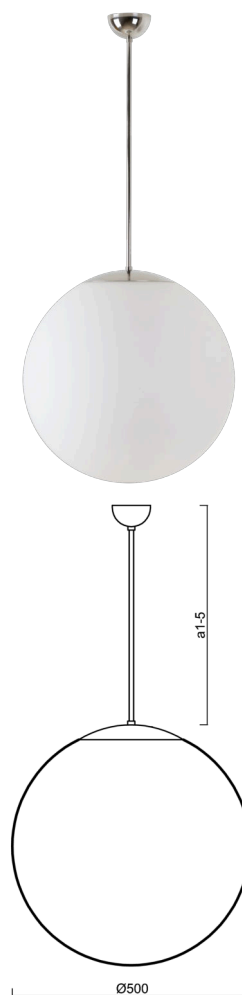

ADRIA P4

LED-5L07E900Z11/098/a5/NK1W NL 3K##

WWW.OSMONT.CZ

ADRIA P4

Product code: ADR60179

Type: LED-5L07E900Z11/098/a5/NK1W NL 3K##

Short description of the luminaire: Stainless polished pendant LED light with emergency unit combined with TRIPLEX OPAL glass shade.

Technical

Types of luminaires	Emergency combined
Mounting type	Suspended - rod
Base material	stainless steel steel
Shade material	three-layer glass TRIPLEX OPAL
Base color	polished stainless steel
Shade color	white
Holding the shade	folding system
Mounting location	ceiling
Width	500 mm
Length	500 mm
Height	500 mm
Diameter	ø 500 mm
Hinge length	1000 mm
mounting holes (diameter)	none
Installation wire (diameter)	none
Energy Class	D
Impact strength	IK01
Operating temperature	from 0°C to +30°C