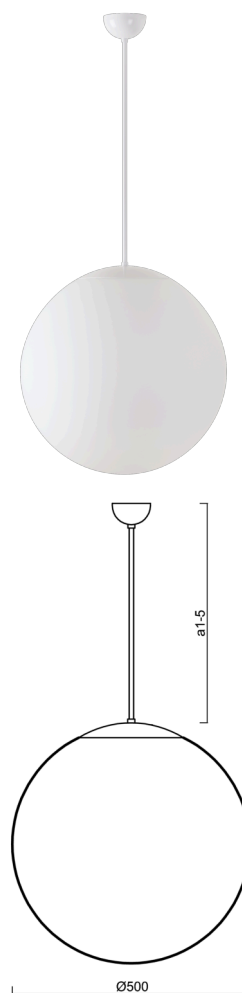

## ADRIA P4

---

LED-5L07E900Z11/098/a4/NK1W B 3K##

[WWW.OSMONT.CZ](http://WWW.OSMONT.CZ)

# ADRIA P4

Product code: ADR60148

Type: LED-5L07E900Z11/098/a4/NK1W B 3K##

Short description of the luminaire: White pendant LED light with emergency unit combined with TRIPLEX OPAL glass shade.

## Technical

Types of luminaires	Emergency combined
Mounting type	Suspended - rod
Base material	steel
Shade material	three-layer glass TRIPLEX OPAL
Base color	white Ral9003
Shade color	white
Holding the shade	folding system
Mounting location	ceiling
Width	500 mm
Length	500 mm
Height	500 mm
Diameter	ø 500 mm
Hinge length	800 mm
mounting holes (diameter)	none
Installation wire (diameter)	none
Energy Class	D
Impact strength	IK01
Operating temperature	from 0°C to +30°C

#### Lampshade

Product code	Name	Color	Description	Picture	Drawing
20041	098	white		