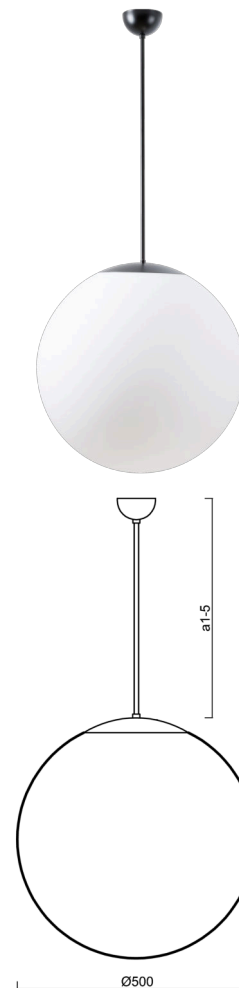

ADRIA P4

Product code: ADR52934

Type: Z11/098/a4 C**

Short description of the luminaire: Black pendant E27 light ON/OFF with TRIPLEX OPAL glass shade.

Technical

Types of luminaires	Classic on/off
Mounting type	Suspended - rod
Base material	steel
Shade material	three-layer glass TRIPLEX OPAL
Base color	black Ral9005
Shade color	white
Holding the shade	steel holder
Mounting location	ceiling
Width	500 mm
Length	500 mm
Height	500 mm
Diameter	ø 500 mm
Hinge length	800 mm
mounting holes (diameter)	none
Installation wire (diameter)	none
Impact strength	IK01
Operating temperature	from -20°C to +30°C

Electric

Voltage type	AC
AC voltage	220 - 240 V
Power consumption	40 W
Ingress Protection	IP40
Socket	E27
terminal block	none

Luminous

Blue light hazard	Risk group 0

Eulum data for calculation programs are available at www.osmont.cz.