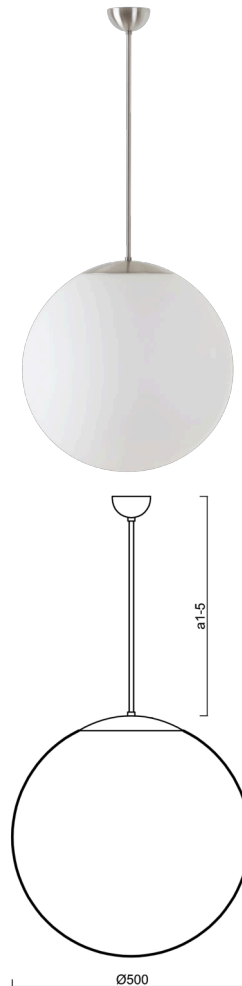

ADRIA P4

Z11/098/a5 NB**

WWW.OSMONT.CZ

ADRIA P4

Product code: ADR45284

Type: Z11/098/a5 NB**

Short description of the luminaire: Stainless brushed pendant E27 light ON/OFF with TRIPLEX OPAL glass shade.

Technical

Types of luminaires	Classic on/off
Mounting type	Suspended - rod
Base material	stainless steel steel
Shade material	three-layer glass TRIPLEX OPAL
Base color	brushed stainless steel
Shade color	white
Holding the shade	steel holder
Mounting location	ceiling
Width	500 mm
Length	500 mm
Height	500 mm
Diameter	ø 500 mm
Hinge length	1000 mm
mounting holes (diameter)	none
Installation wire (diameter)	none
Impact strength	IK01
Operating temperature	from -20°C to +30°C

Electric

Voltage type	AC
AC voltage	220 - 240 V
Power consumption	40 W
Ingress Protection	IP40
Socket	E27
terminal block	none

Luminous

Blue light hazard	Risk group 0
-------------------	--------------

Eulum data for calculation programs are available at www.osmont.cz.