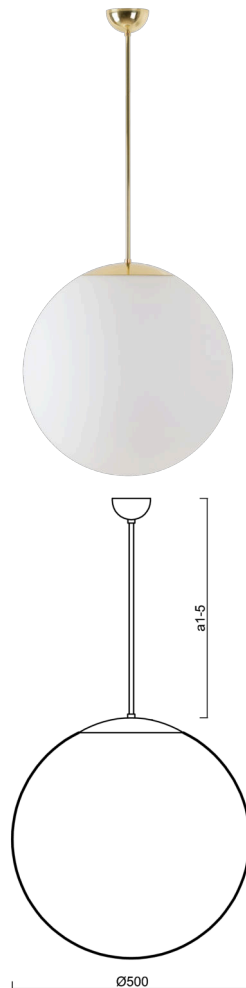

ADRIA P4

Product code: ADR42214

Type: Z11/098/a3 MS**

Short description of the luminaire: Brass pendant E27 light ON/OFF with TRIPLEX OPAL glass shade.

Technical

Types of luminaires	Classic on/off
Mounting type	Suspended - rod
Base material	brass
Shade material	three-layer glass TRIPLEX OPAL
Base color	polished brass
Shade color	white
Holding the shade	steel holder
Mounting location	ceiling
Width	500 mm
Length	500 mm
Height	500 mm
Diameter	ø 500 mm
Hinge length	600 mm
mounting holes (diameter)	none
Installation wire (diameter)	none
Impact strength	IK01
Operating temperature	from -20°C to +30°C

Electric

Voltage type	AC
AC voltage	220 - 240 V
Power consumption	40 W
Ingress Protection	IP40
Socket	E27
terminal block	none

Luminous

Blue light hazard	Risk group 0

Eulum data for calculation programs are available at www.osmont.cz.