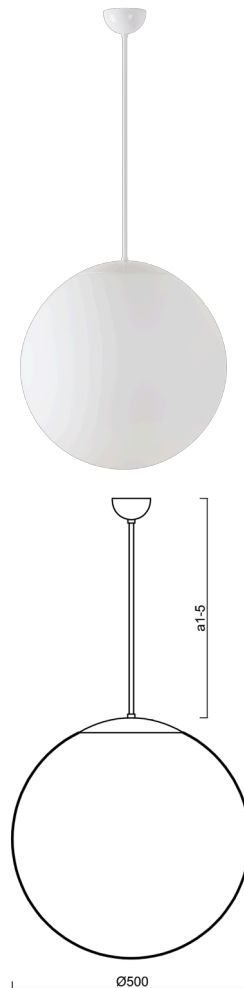

ADRIA P4

Z11/098/a4 B**

WWW.OSMONT.CZ

ADRIA P4

Product code: ADR42195

Type: Z11/098/a4 B**

Short description of the luminaire: White pendant E27 light ON/OFF with TRIPLEX OPAL glass shade.

Technical

Types of luminaires	Classic on/off
Mounting type	Suspended - rod
Base material	steel
Shade material	three-layer glass TRIPLEX OPAL
Base color	white Ral9003
Shade color	white
Holding the shade	steel holder
Mounting location	ceiling
Width	500 mm
Length	500 mm
Height	500 mm
Diameter	ø 500 mm
Hinge length	800 mm
mounting holes (diameter)	none
Installation wire (diameter)	none
Impact strength	IK01

Electric

Voltage type	AC
AC voltage	220 - 240 V
Power consumption	40 W
Ingress Protection	IP40
Socket	E27
terminal block	none

Luminous

Blue light hazard	Risk group 0
-------------------	--------------

Eulum data for calculation programs are available at www.osmont.cz.