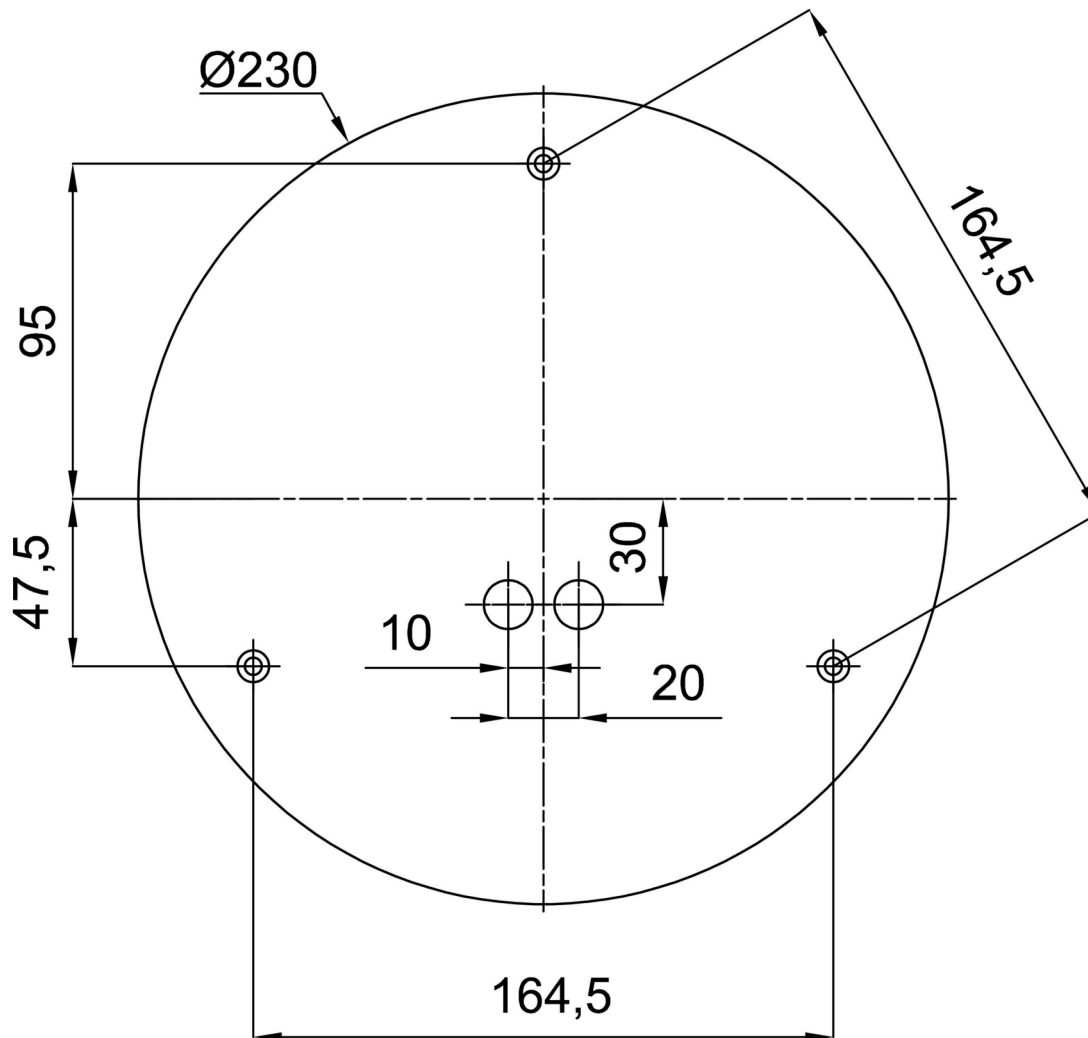

Technical data

Types of luminaires	Emergency combined
Mounting type	Suspended - rod
Base material	stainless steel steel
Shade material	three-layer glass TRIPLEX OPAL
Base color	brushed stainless steel
Shade color	white
Holding the shade	steel holder
Mounting location	ceiling
Width	350 mm
Length	350 mm
Height	350 mm
Diameter	Ø 350 mm
Suspension length	800 mm
mounting holes (diameter)	none
Energy Class	D
Impact strength	IK01
Operating temperature	from -20°C to +30°C

Installation dimensions:

Additional assortment:

Lampshade

Product code	Name	Color	Picture	Drawing
20144	097	white		