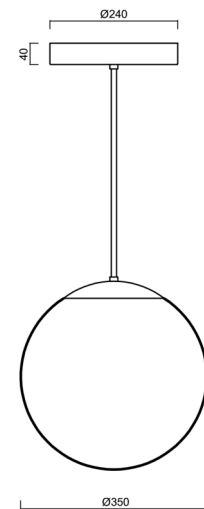

ADRIA P3A HP

LED-5L06E900Z11/097/L80 NK3H NB 4K#

WWW.OSMONT.CZ

ADRIA P3A HP

Product code: ADR50832

Type: LED-5L06E900Z11/097/L80 NK3H NB 4K#

Short description of the luminaire: Stainless steel brushed | pendant high-power LED light with emergency backup combined | TRIPLEX OPAL hand blown glass shade | rod pendant 80 cm |

Technical data

Types of luminaires	Emergency combined
Mounting type	Suspended - rod
Base material	stainless steel steel
Shade material	three-layer glass TRIPLEX OPAL
Base color	brushed stainless steel
Shade color	white
Holding the shade	steel holder
Mounting location	ceiling
Width	350 mm
Length	350 mm
Height	350 mm
Diameter	Ø 350 mm
Suspension length	800 mm
mounting holes (diameter)	none
Energy Class	D
Impact strength	IK01
Operating temperature	from -20°C to +30°C

Electrical data

Power consumption	43 W
Ingress Protection	IP40
Socket	LED modul
Battery type	LiFePO4
Emergency time	3 hours
terminal block	none

Luminous data

Lum. flux of luminaire	5870 lm
Lum. flux of light source	6670 lm
Lum. flux of light source in emergency mode	200 lm
Chromaticity temperature	4000 K
Rated life time LED L80/B10	100000 hours
CRI	Ra80
MacAdam	3
Blue light hazard	Risk group 0

Installation dimensions:

Additional assortment:

Lampshade

Product code	Name	Color	Picture	Drawing
20144	097	white		