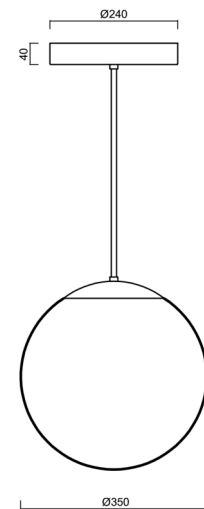

ADRIA P3A HP

LED-5L06E900Z11/097/L60 NK3H NB 4K#

WWW.OSMONT.CZ

ADRIA P3A HP

Product code: ADR50831

Type: LED-5L06E900Z11/097/L60 NK3H NB 4K#

Short description of the luminaire: Stainless steel brushed | pendant high-power LED light with emergency backup combined | TRIPLEX OPAL hand blown glass shade | rod pendant 60 cm |

Technical data

Types of luminaires	Emergency combined
Mounting type	Suspended - rod
Base material	stainless steel steel
Shade material	three-layer glass TRIPLEX OPAL
Base color	brushed stainless steel
Shade color	white
Holding the shade	steel holder
Mounting location	ceiling
Width	350 mm
Length	350 mm
Height	350 mm
Diameter	Ø 350 mm
Suspension length	600 mm
mounting holes (diameter)	none
Energy Class	D
Impact strength	IK01
Operating temperature	from -20°C to +30°C

Electrical data

Power consumption	43 W
Ingress Protection	IP40
Socket	LED modul
Battery type	LiFePO4
Emergency time	3 hours
terminal block	none

Luminous data

Lum. flux of luminaire	5870 lm
Lum. flux of light source	6670 lm
Lum. flux of light source in emergency mode	200 lm
Chromaticity temperature	4000 K
Rated life time LED L80/B10	100000 hours
CRI	Ra80
MacAdam	3
Blue light hazard	Risk group 0

Installation dimensions:

Additional assortment:

Lampshade

Product code	Name	Color	Picture	Drawing
20144	097	white		