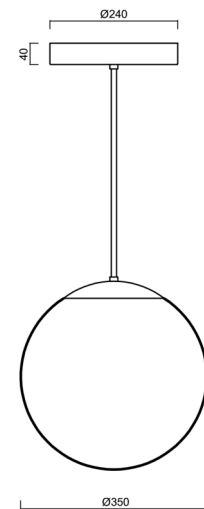

ADRIA P3A HP

LED-5L06E900Z11/097/L40 NK3H NB 4K#

WWW.OSMONT.CZ

ADRIA P3A HP

Product code: ADR50830

Type: LED-5L06E900Z11/097/L40 NK3H NB 4K#

Short description of the luminaire: Stainless steel brushed | pendant high-power LED light with emergency backup combined | TRIPLEX OPAL hand blown glass shade | rod pendant 40 cm |

Technical data

Types of luminaires	Emergency combined
Mounting type	Suspended - rod
Base material	stainless steel steel
Shade material	three-layer glass TRIPLEX OPAL
Base color	brushed stainless steel
Shade color	white
Holding the shade	steel holder
Mounting location	ceiling
Width	350 mm
Length	350 mm
Height	350 mm
Diameter	Ø 350 mm
Suspension length	400 mm
mounting holes (diameter)	none
Energy Class	D
Impact strength	IK01
Operating temperature	from -20°C to +30°C

Electrical data

Power consumption	43 W
Ingress Protection	IP40
Socket	LED modul
Battery type	LiFePO4
Emergency time	3 hours
terminal block	none

Luminous data

Lum. flux of luminaire	5870 lm
Lum. flux of light source	6670 lm
Lum. flux of light source in emergency mode	200 lm
Chromaticity temperature	4000 K
Rated life time LED L80/B10	100000 hours
CRI	Ra80
MacAdam	3
Blue light hazard	Risk group 0

Installation dimensions:

Additional assortment:

Lampshade

Product code	Name	Color	Picture	Drawing
20144	097	white		