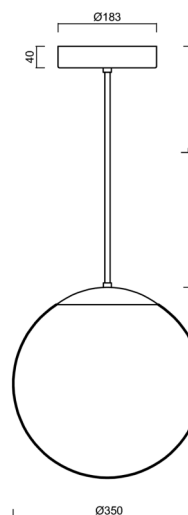

ADRIA P3A HP

Product code: ADR50822

Type: LED-5L06E900Z11/097/L80 NB 4K#

Short description of the luminaire: Stainless steel brushed | pendant high-power LED light ON/OFF | TRIPLEX OPAL hand blown glass shade | rod pendant 80 cm |

Technical data

Types of luminaires	Classic on/off
Mounting type	Suspended - rod
Base material	stainless steel steel
Shade material	three-layer glass TRIPLEX OPAL
Base color	brushed stainless steel
Shade color	white
Holding the shade	steel holder
Mounting location	ceiling
Width	350 mm
Length	350 mm
Height	350 mm
Diameter	ø 350 mm
Suspension length	800 mm
mounting holes (diameter)	none
Energy Class	D
Impact strength	IK01
Operating temperature	from -20°C to +30°C

Electrical data

Power consumption	43 W
Ingress Protection	IP40
Socket	LED modul
terminal block	none

Luminous data

Lum. flux of luminaire	5870 lm
Lum. flux of light source	6670 lm
Chromaticity temperature	4000 K
Rated life time LED L80/B10	100000 hours
CRI	Ra80
MacAdam	3
Blue light hazard	Risk group 0

Eulum data for calculation programs are available at www.osmont.cz.