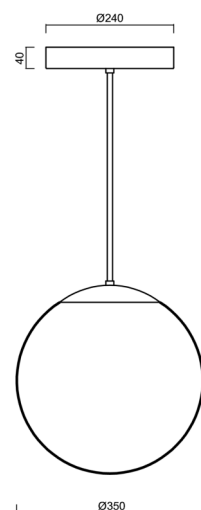

# ADRIA P3A HP

Product code: ADR50816

Type: LED-5L06E900Z11/097/L60 NK3HST NL 4K#

Short description of the luminaire: Stainless steel polished | pendant high-power LED light with emergency backup combined (with Self-test) | TRIPLEX OPAL hand blown glass shade | rod pendant 60 cm |

## Technical data

|                           |                                |
|---------------------------|--------------------------------|
| Types of luminaires       | Emergency combined SELFTEST    |
| Mounting type             | Suspended - rod                |
| Base material             | stainless steel steel          |
| Shade material            | three-layer glass TRIPLEX OPAL |
| Base color                | polished stainless steel       |
| Shade color               | white                          |
| Holding the shade         | steel holder                   |
| Mounting location         | ceiling                        |
| Width                     | 350 mm                         |
| Length                    | 350 mm                         |
| Height                    | 350 mm                         |
| Diameter                  | ø 350 mm                       |
| Suspension length         | 600 mm                         |
| mounting holes (diameter) | none                           |
| Energy Class              | D                              |
| Impact strength           | IK01                           |
| Operating temperature     | from -20°C to +30°C            |

## Lampshade

| Product code | Name | Color | Picture   | Drawing |
|--------------|------|-------|---|---------|
| 20144        | 097  | white |  |         |