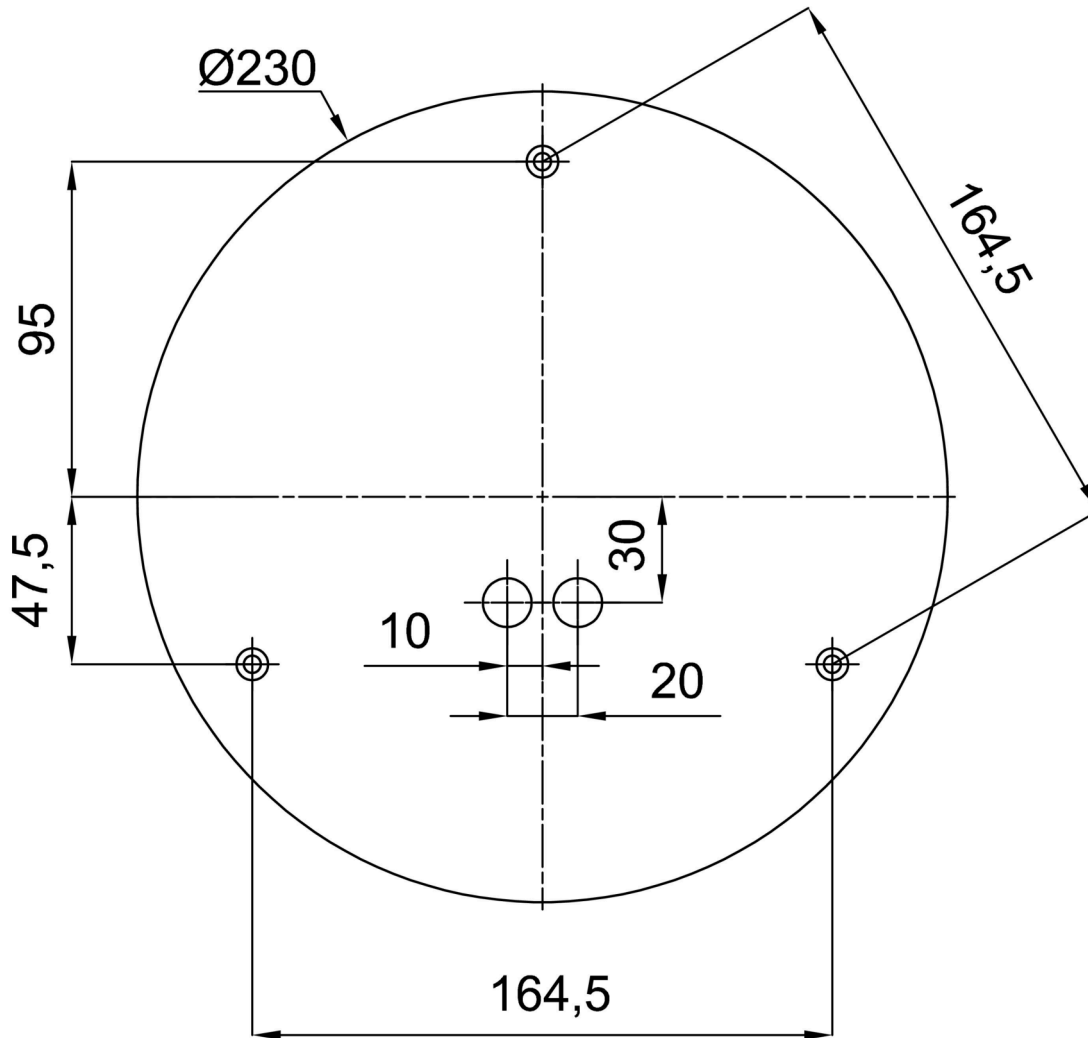

TECHNICAL SHEET

Logistical data

EAN	8591728206819
Warranty*	60 months

*The warranty for the batteries is valid for 36 months from the date of purchase.

Installation dimensions: