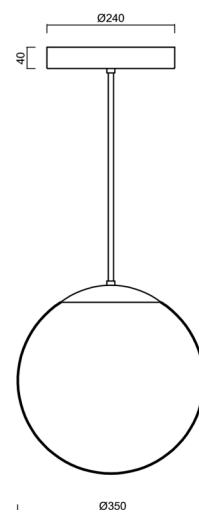

ADRIA P3A HP

LED-5L06E900Z11/097/L100 NK3H NL 4K#

WWW.OSMONT.CZ

ADRIA P3A HP

Product code: ADR50813

Type: LED-5L06E900Z11/097/L100 NK3H NL 4K#

Short description of the luminaire: Stainless steel polished | pendant high-power LED light with emergency backup combined | TRIPLEX OPAL hand blown glass shade | rod pendant 100 cm |

Technical data

Types of luminaires	Emergency combined
Mounting type	Suspended - rod
Base material	stainless steel steel
Shade material	three-layer glass TRIPLEX OPAL
Base color	polished stainless steel
Shade color	white
Holding the shade	steel holder
Mounting location	ceiling
Width	350 mm
Length	350 mm
Height	350 mm
Diameter	Ø 350 mm
Suspension length	1000 mm
mounting holes (diameter)	none
Energy Class	D
Impact strength	IK01
Operating temperature	from -20°C to +30°C

Electrical data

Power consumption	43 W
Ingress Protection	IP40
Socket	LED modul
Battery type	LiFePO4
Emergency time	3 hours
terminal block	none

Luminous data

Lum. flux of luminaire	5870 lm
Lum. flux of light source	6670 lm
Lum. flux of light source in emergency mode	200 lm
Chromaticity temperature	4000 K
Rated life time LED L80/B10	100000 hours
CRI	Ra80
MacAdam	3
Blue light hazard	Risk group 0

Installation dimensions:

Additional assortment:

Lampshade

Product code	Name	Color	Picture	Drawing
20144	097	white		