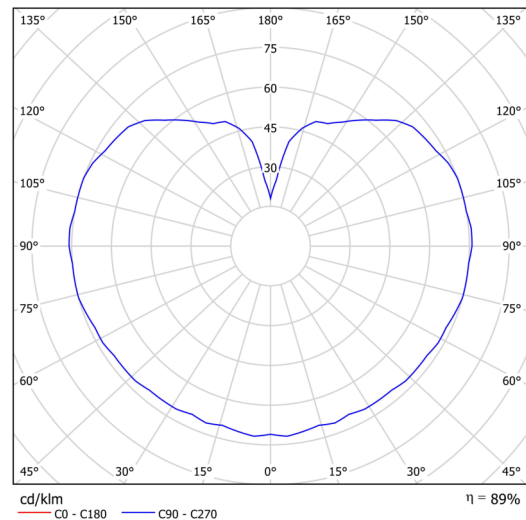

Luminous data

Lum. flux of luminaire	5870 lm
Lum. flux of light source	6670 lm
Lum. flux of light source in emergency mode	200 lm
Chromaticity temperature	4000 K
Rated life time LED L80/B10	100000 hours
CRI	Ra80
MacAdam	3
Blue light hazard	Risk group 0

Eulum data for calculation programs are available at www.osmont.cz.