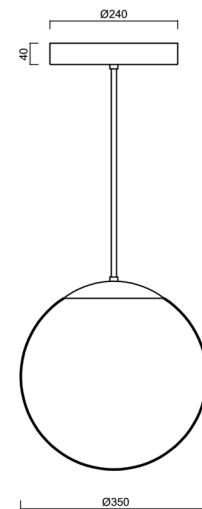

ADRIA P3A HP

LED-5L06E900Z11/097/L80 NK3H NL 4K#

WWW.OSMONT.CZ

ADRIA P3A HP

Product code: ADR50812

Type: LED-5L06E900Z11/097/L80 NK3H NL 4K#

Short description of the luminaire: Stainless steel polished | pendant high-power LED light with emergency backup combined | TRIPLEX OPAL hand blown glass shade | rod pendant 80 cm |

Technical data

Types of luminaires	Emergency combined
Mounting type	Suspended - rod
Base material	stainless steel steel
Shade material	three-layer glass TRIPLEX OPAL
Base color	polished stainless steel
Shade color	white
Holding the shade	steel holder
Mounting location	ceiling
Width	350 mm
Length	350 mm
Height	350 mm
Diameter	Ø 350 mm
Suspension length	800 mm
mounting holes (diameter)	none
Energy Class	D
Impact strength	IK01
Operating temperature	from -20°C to +30°C

Installation dimensions:

Additional assortment:

Lampshade

Product code	Name	Color	Picture	Drawing
20144	097	white		