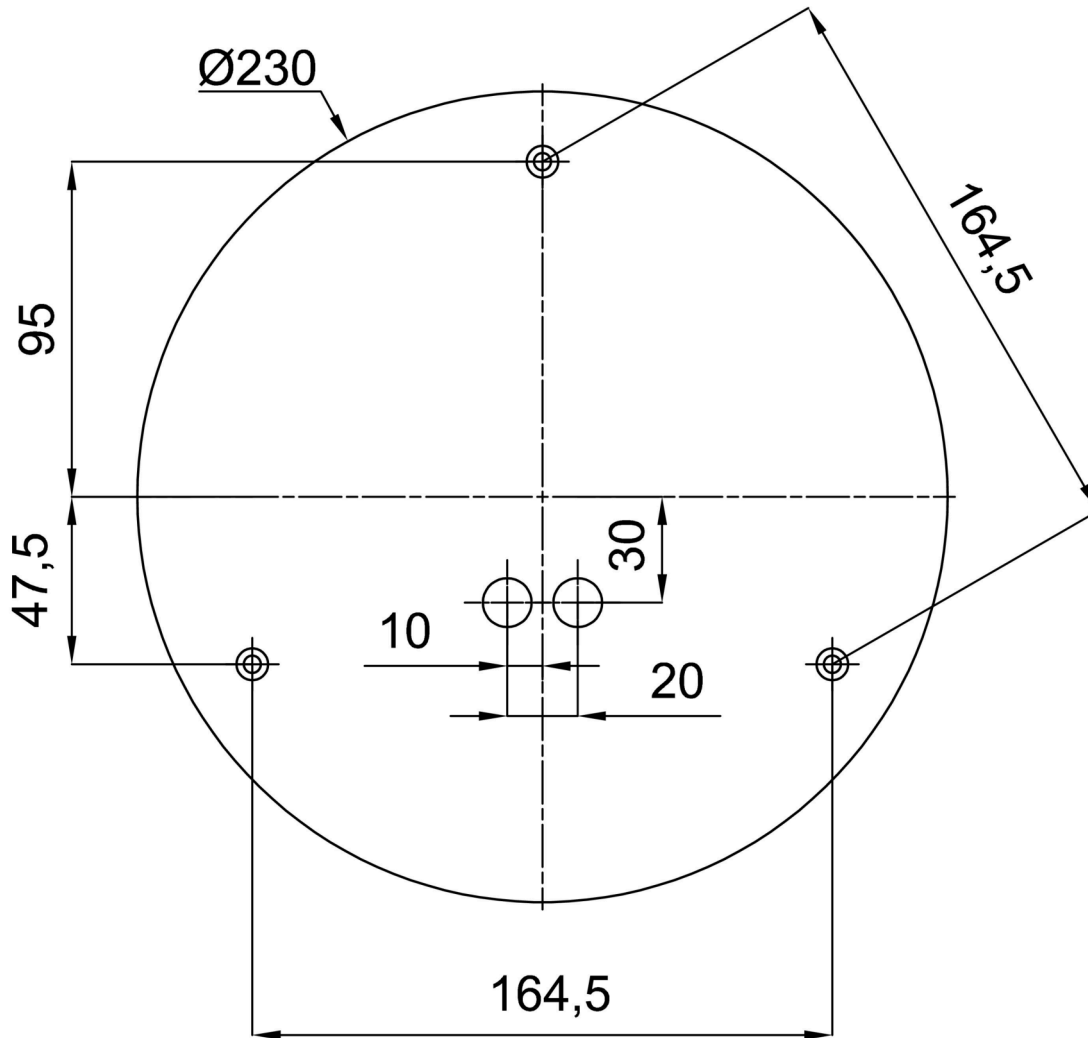

Technical data

Types of luminaires	Emergency combined
Mounting type	Suspended - rod
Base material	stainless steel steel
Shade material	three-layer glass TRIPLEX OPAL
Base color	polished stainless steel
Shade color	white
Holding the shade	steel holder
Mounting location	ceiling
Width	350 mm
Length	350 mm
Height	350 mm
Diameter	Ø 350 mm
Suspension length	600 mm
mounting holes (diameter)	none
Energy Class	D
Impact strength	IK01
Operating temperature	from -20°C to +30°C

Installation dimensions:

Additional assortment:

Lampshade

Product code	Name	Color	Picture	Drawing
20144	097	white		