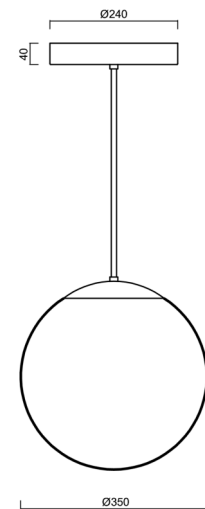

ADRIA P3A HP

Product code: ADR50809

Type: LED-5L06E900Z11/097/L20 NK3H NL 4K#

Short description of the luminaire: Stainless steel polished | pendant high-power LED light with emergency backup combined | TRIPLEX OPAL hand blown glass shade | rod pendant 20 cm |

Technical data

Types of luminaires	Emergency combined
Mounting type	Suspended - rod
Base material	stainless steel steel
Shade material	three-layer glass TRIPLEX OPAL
Base color	polished stainless steel
Shade color	white
Holding the shade	steel holder
Mounting location	ceiling
Width	350 mm
Length	350 mm
Height	350 mm
Diameter	ø 350 mm
Suspension length	200 mm
mounting holes (diameter)	none
Energy Class	D
Impact strength	IK01
Operating temperature	from -20°C to +30°C

Electrical data

Power consumption	43 W
Ingress Protection	IP40
Socket	LED modul
Battery type	LiFePO4
Emergency time	3 hours
terminal block	none

Luminous data

Lum. flux of luminaire	5870 lm
Lum. flux of light source	6670 lm
Lum. flux of light source in emergency mode	200 lm
Chromaticity temperature	4000 K
Rated life time LED L80/B10	100000 hours
CRI	Ra80
MacAdam	3
Blue light hazard	Risk group 0

Eulum data for calculation programs are available at www.osmont.cz.