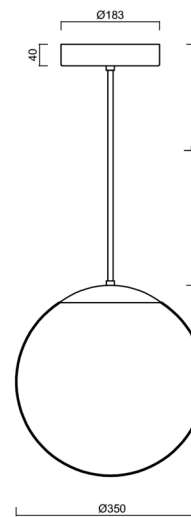

ADRIA P3A HP

Product code: ADR50802

Type: LED-5L06E900Z11/097/L80 NL 4K#

Short description of the luminaire: Stainless steel polished | pendant high-power LED light ON/OFF | TRIPLEX OPAL hand blown glass shade | rod pendant 80 cm |

Technical data

Types of luminaires	Classic on/off
Mounting type	Suspended - rod
Base material	stainless steel steel
Shade material	three-layer glass TRIPLEX OPAL
Base color	polished stainless steel
Shade color	white
Holding the shade	steel holder
Mounting location	ceiling
Width	350 mm
Length	350 mm
Height	350 mm
Diameter	ø 350 mm
Suspension length	800 mm
mounting holes (diameter)	none
Energy Class	D
Impact strength	IK01
Operating temperature	from -20°C to +30°C

Electrical data

Power consumption	43 W
Ingress Protection	IP40
Socket	LED modul
terminal block	none

Luminous data

Lum. flux of luminaire	5870 lm
Lum. flux of light source	6670 lm
Chromaticity temperature	4000 K
Rated life time LED L80/B10	100000 hours
CRI	Ra80
MacAdam	3
Blue light hazard	Risk group 0

Eulum data for calculation programs are available at www.osmont.cz.