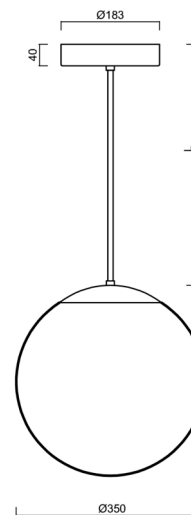

ADRIA P3A HP

Product code: ADR50799

Type: LED-5L06E900Z11/097/L20 NL 4K#

Short description of the luminaire: Stainless steel polished | pendant high-power LED light ON/OFF | TRIPLEX OPAL hand blown glass shade | rod pendant 20 cm |

Technical data

Types of luminaires	Classic on/off
Mounting type	Suspended - rod
Base material	stainless steel steel
Shade material	three-layer glass TRIPLEX OPAL
Base color	polished stainless steel
Shade color	white
Holding the shade	steel holder
Mounting location	ceiling
Width	350 mm
Length	350 mm
Height	350 mm
Diameter	ø 350 mm
Suspension length	200 mm
mounting holes (diameter)	none
Energy Class	D
Impact strength	IK01
Operating temperature	from -20°C to +30°C

Electrical data

Power consumption	43 W
Ingress Protection	IP40
Socket	LED modul
terminal block	none

Luminous data

Lum. flux of luminaire	5870 lm
Lum. flux of light source	6670 lm
Chromaticity temperature	4000 K
Rated life time LED L80/B10	100000 hours
CRI	Ra80
MacAdam	3
Blue light hazard	Risk group 0

Eulum data for calculation programs are available at www.osmont.cz.