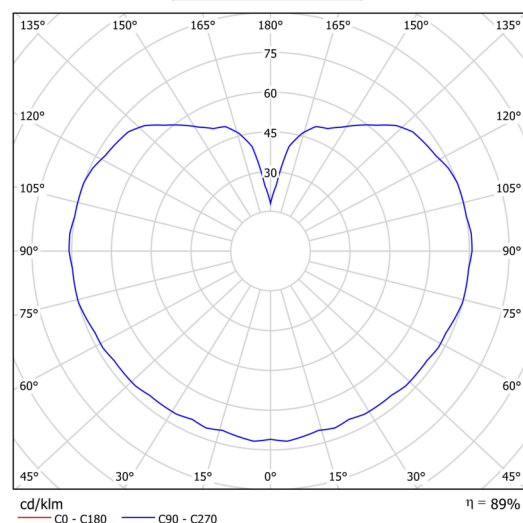

ADRIA P3A HP

Product code: ADR50780

Type: LED-5L06E900Z11/097/L40 MS 4K#

Short description of the luminaire: Brass polished | pendant high-power LED light ON/OFF | TRIPLEX OPAL hand blown glass shade | rod pendant 40 cm |

Technical data

Types of luminaires	Classic on/off
Mounting type	Suspended - rod
Base material	brass
Shade material	three-layer glass TRIPLEX OPAL
Base color	polished brass
Shade color	white
Holding the shade	steel holder
Mounting location	ceiling
Width	350 mm
Length	350 mm
Height	350 mm
Diameter	ø 350 mm
Suspension length	400 mm
mounting holes (diameter)	none
Energy Class	D
Impact strength	IK01
Operating temperature	from -20°C to +30°C

Electrical data

Power consumption	43 W
Ingress Protection	IP40
Socket	LED modul
terminal block	none

Luminous data

Lum. flux of luminaire	5870 lm
Lum. flux of light source	6670 lm
Chromaticity temperature	4000 K
Rated life time LED L80/B10	100000 hours
CRI	Ra80
MacAdam	3
Blue light hazard	Risk group 0

Eulum data for calculation programs are available at www.osmont.cz.