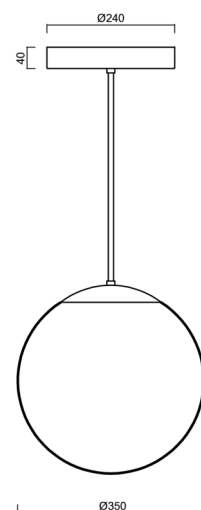

ADRIA P3A HP

LED-5L06E900Z11/097/L20 NK3HST C 4K#

WWW.OSMONT.CZ

ADRIA P3A HP

Product code: ADR50774

Type: LED-5L06E900Z11/097/L20 NK3HST C 4K#

Short description of the luminaire: Black colour | pendant high-power LED light with emergency backup combined (with Self-test) | TRIPLEX OPAL hand blown glass shade| rod pendant 20 cm |

Technical data

Types of luminaires	Emergency combined SELFTEST
Mounting type	Suspended - rod
Base material	steel
Shade material	three-layer glass TRIPLEX OPAL
Base color	black Ral9005
Shade color	white
Holding the shade	steel holder
Mounting location	ceiling
Width	350 mm
Length	350 mm
Height	350 mm
Diameter	ø 350 mm
Suspension length	200 mm
mounting holes (diameter)	none
Energy Class	D
Impact strength	IK01
Operating temperature	from -20°C to +30°C

Electrical data

Power consumption	43 W
Ingress Protection	IP40
Socket	LED modul
Battery type	LiFePO4
Emergency time	3 hours
SELFTEST	yes
terminal block	none

Luminous data

Lum. flux of luminaire	5870 lm
Lum. flux of light source	6670 lm
Lum. flux of light source in emergency mode	200 lm
Chromaticity temperature	4000 K
Rated life time LED L80/B10	100000 hours
CRI	Ra80
MacAdam	3
Blue light hazard	Risk group 0

Installation dimensions:

Additional assortment:

Lampshade

Product code	Name	Color	Picture	Drawing
20144	097	white		