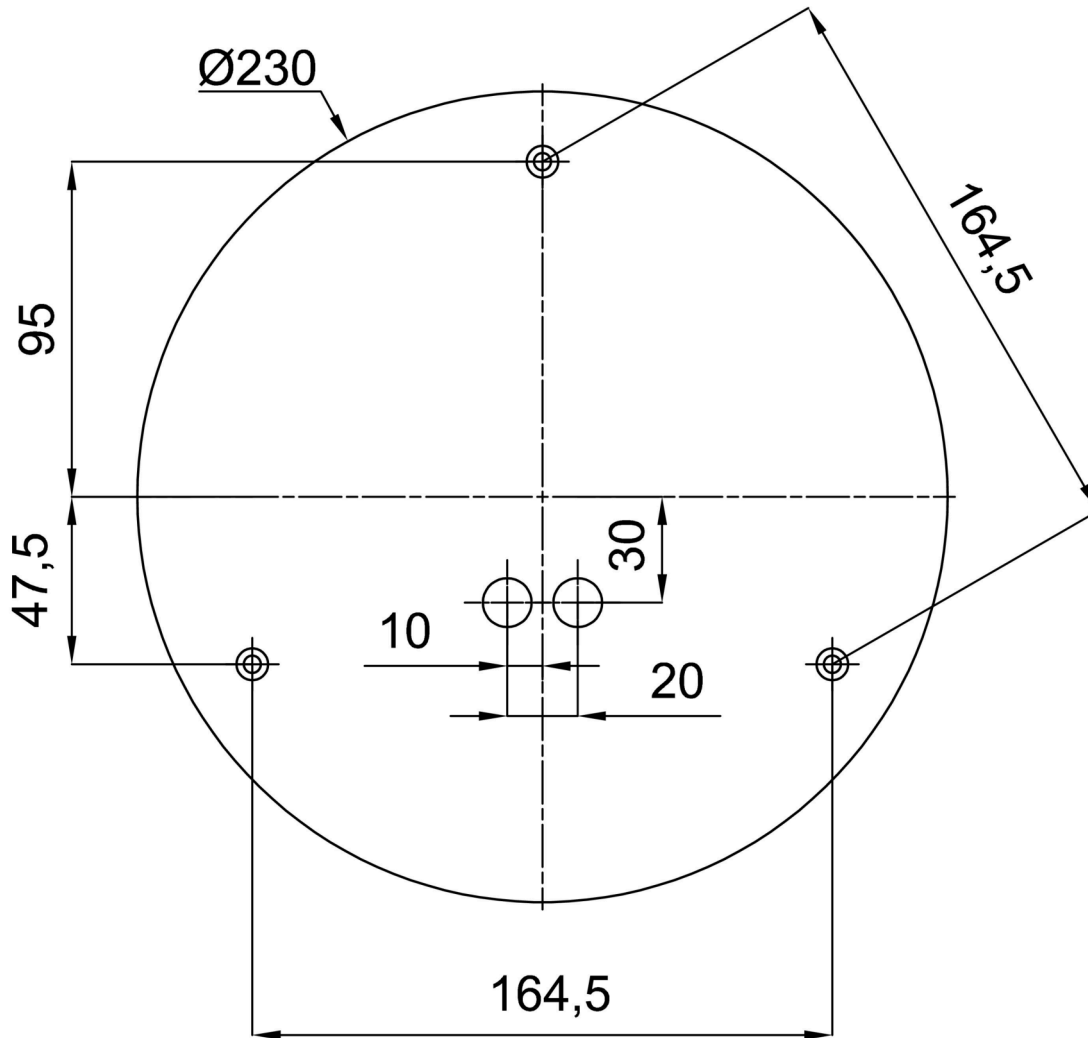

Technical data

Types of luminaires	Emergency combined SELFTEST
Mounting type	Suspended - rod
Base material	steel
Shade material	three-layer glass TRIPLEX OPAL
Base color	black Ral9005
Shade color	white
Holding the shade	steel holder
Mounting location	ceiling
Width	350 mm
Length	350 mm
Height	350 mm
Diameter	ø 350 mm
Suspension length	200 mm
mounting holes (diameter)	none
Energy Class	D
Impact strength	IK01
Operating temperature	from -20°C to +30°C

Installation dimensions:

Additional assortment:

Lampshade

Product code	Name	Color	Picture	Drawing
20144	097	white		