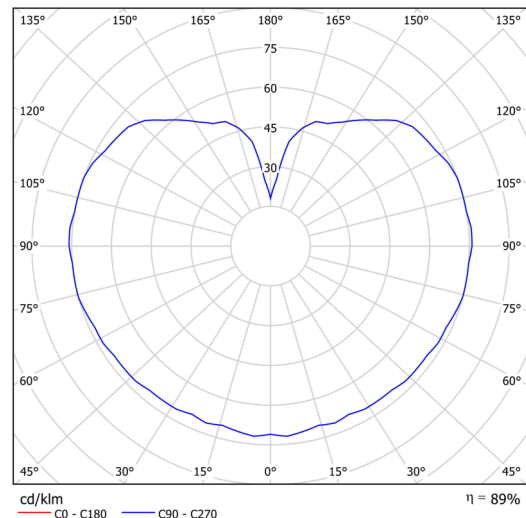

Luminous data

Lum. flux of luminaire	5870 lm
Lum. flux of light source	6670 lm
Lum. flux of light source in emergency mode	200 lm
Chromaticity temperature	4000 K
Rated life time LED L80/B10	100000 hours
CRI	Ra80
MacAdam	3
Blue light hazard	Risk group 0

Eulum data for calculation programs are available at www.osmont.cz.