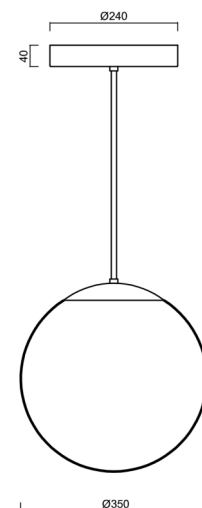

# ADRIA P3A HP

Product code: ADR50771

Type: LED-5L06E900Z11/097/L60 NK3H C 4K#

Short description of the luminaire: Black colour | pendant high-power LED light with emergency backup combined | TRIPLEX OPAL hand blown glass shade | rod pendant 60 cm |

## Technical data

Types of luminaires	Emergency combined
Mounting type	Suspended - rod
Base material	steel
Shade material	three-layer glass TRIPLEX OPAL
Base color	black Ral9005
Shade color	white
Holding the shade	steel holder
Mounting location	ceiling
Width	350 mm
Length	350 mm
Height	350 mm
Diameter	Ø 350 mm
Suspension length	600 mm
mounting holes (diameter)	none
Energy Class	D
Impact strength	IK01
Operating temperature	from -20°C to +30°C

Installation dimensions:

## Lampshade

Product code	Name	Color	Picture	Drawing
20144	097	white		