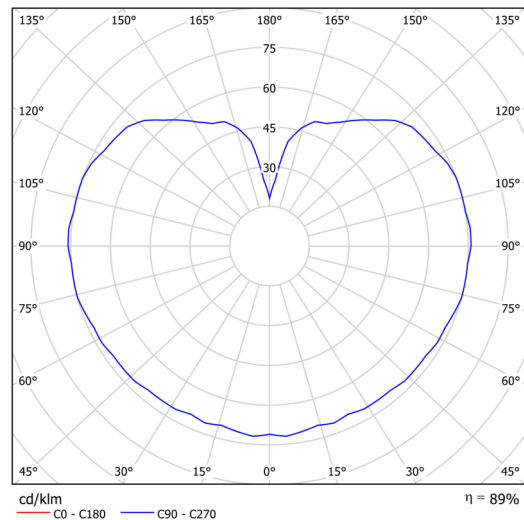

ADRIA P3A HP

Product code: ADR50762

Type: LED-5L06E900Z11/097/L80 C 4K#

Short description of the luminaire: Black colour | pendant high-power LED light ON/OFF | TRIPLEX OPAL hand blown glass shade | rod pendant 80 cm |

Technical data

Types of luminaires	Classic on/off
Mounting type	Suspended - rod
Base material	steel
Shade material	three-layer glass TRIPLEX OPAL
Base color	black Ral9005
Shade color	white
Holding the shade	steel holder
Mounting location	ceiling
Width	350 mm
Length	350 mm
Height	350 mm
Diameter	ø 350 mm
Suspension length	800 mm
mounting holes (diameter)	none
Energy Class	D
Impact strength	IK01
Operating temperature	from -20°C to +30°C

Electrical data

Power consumption	43 W
Ingress Protection	IP40
Socket	LED modul
terminal block	none

Luminous data

Lum. flux of luminaire	5870 lm
Lum. flux of light source	6670 lm
Chromaticity temperature	4000 K
Rated life time LED L80/B10	100000 hours
CRI	Ra80
MacAdam	3
Blue light hazard	Risk group 0

Eulum data for calculation programs are available at www.osmont.cz.