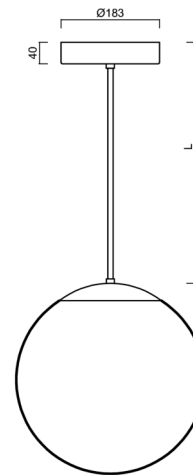

ADRIA P3A HP

Product code: ADR50762

Type: LED-5L06E900Z11/097/L80 C 4K#

Short description of the luminaire: Black colour | pendant high-power LED light ON/OFF | TRIPLEX OPAL hand blown glass shade | rod pendant 80 cm |

Technical data

Types of luminaires	Classic on/off
Mounting type	Suspended - rod
Base material	steel
Shade material	three-layer glass TRIPLEX OPAL
Base color	black Ral9005
Shade color	white
Holding the shade	steel holder
Mounting location	ceiling
Width	350 mm
Length	350 mm
Height	350 mm
Diameter	ø 350 mm
Suspension length	800 mm
mounting holes (diameter)	none
Energy Class	D
Impact strength	IK01
Operating temperature	from -20°C to +30°C

Electrical data

Power consumption	43 W
Ingress Protection	IP40
Socket	LED modul
terminal block	none

Luminous data

Lum. flux of luminaire	5870 lm
Lum. flux of light source	6670 lm
Chromaticity temperature	4000 K
Rated life time LED L80/B10	100000 hours
CRI	Ra80
MacAdam	3
Blue light hazard	Risk group 0

Eulum data for calculation programs are available at www.osmont.cz.