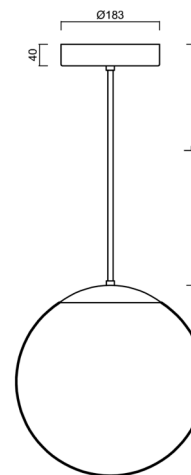

ADRIA P3A HP

Product code: ADR50760

Type: LED-5L06E900Z11/097/L40 C 4K#

Short description of the luminaire: Black colour | pendant high-power LED light ON/OFF | TRIPLEX OPAL hand blown glass shade | rod pendant 40 cm |

Technical data

Types of luminaires	Classic on/off
Mounting type	Suspended - rod
Base material	steel
Shade material	three-layer glass TRIPLEX OPAL
Base color	black Ral9005
Shade color	white
Holding the shade	steel holder
Mounting location	ceiling
Width	350 mm
Length	350 mm
Height	350 mm
Diameter	ø 350 mm
Suspension length	400 mm
mounting holes (diameter)	none
Energy Class	D
Impact strength	IK01
Operating temperature	from -20°C to +30°C

Electrical data

Power consumption	43 W
Ingress Protection	IP40
Socket	LED modul
terminal block	none

Luminous data

Lum. flux of luminaire	5870 lm
Lum. flux of light source	6670 lm
Chromaticity temperature	4000 K
Rated life time LED L80/B10	100000 hours
CRI	Ra80
MacAdam	3
Blue light hazard	Risk group 0

Eulum data for calculation programs are available at www.osmont.cz.