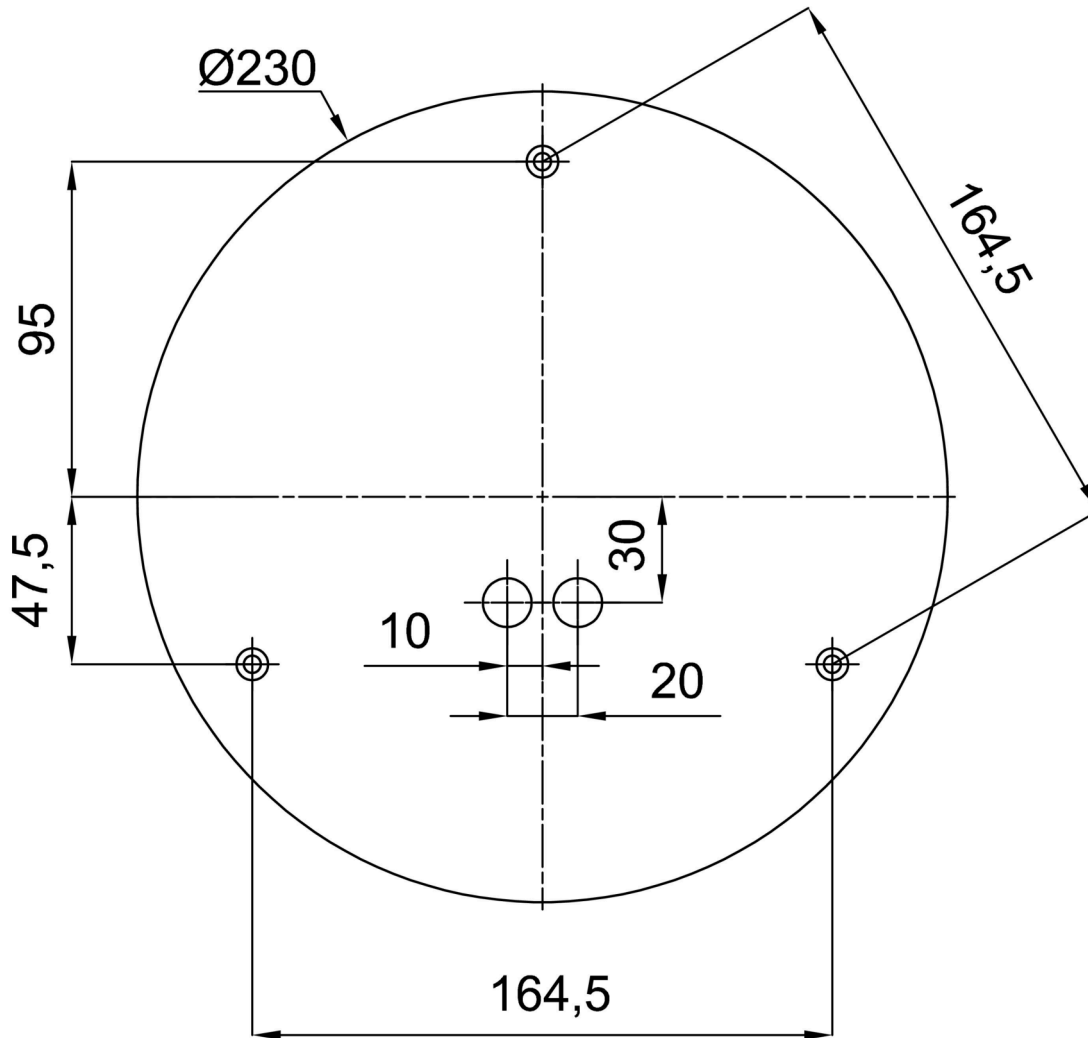

Technical data

Types of luminaires	Emergency combined SELFTEST
Mounting type	Suspended - rod
Base material	steel
Shade material	three-layer glass TRIPLEX OPAL
Base color	white Ral9003
Shade color	white
Holding the shade	steel holder
Mounting location	ceiling
Width	350 mm
Length	350 mm
Height	350 mm
Diameter	ø 350 mm
Suspension length	1000 mm
mounting holes (diameter)	none
Energy Class	D
Impact strength	IK01
Operating temperature	from -20°C to +30°C

Installation dimensions:

Additional assortment:

Lampshade

Product code	Name	Color	Picture	Drawing
20144	097	white		