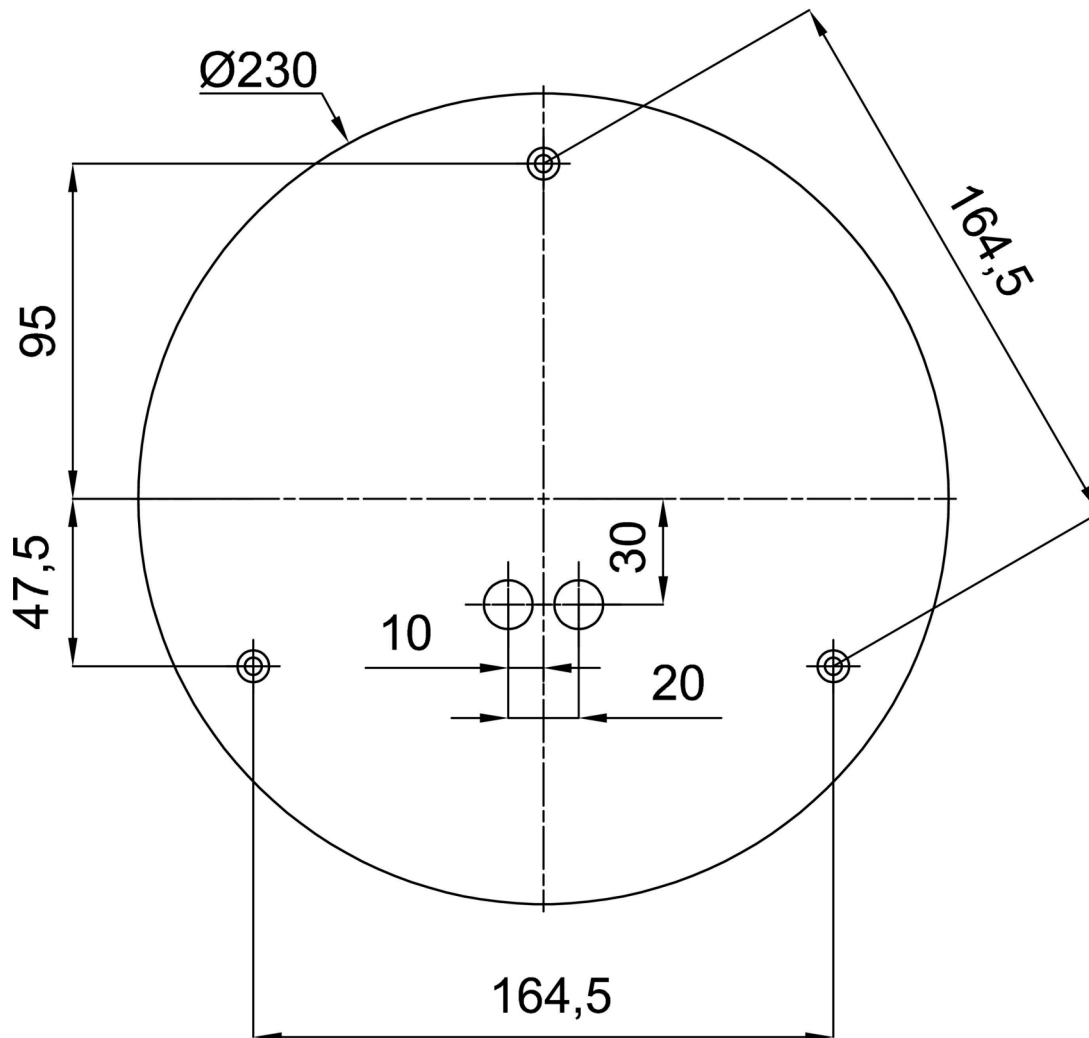

Technical data

Types of luminaires	Emergency combined SELFTEST
Mounting type	Suspended - rod
Base material	steel
Shade material	three-layer glass TRIPLEX OPAL
Base color	white Ral9003
Shade color	white
Holding the shade	steel holder
Mounting location	ceiling
Width	350 mm
Length	350 mm
Height	350 mm
Diameter	ø 350 mm
Suspension length	400 mm
mounting holes (diameter)	none
Energy Class	D
Impact strength	IK01
Operating temperature	from -20°C to +30°C

Electrical data

Power consumption	43 W
Ingress Protection	IP40
Socket	LED modul
Battery type	LiFePO4
Emergency time	3 hours
SELFTEST	yes
terminal block	none

Luminous data

Lum. flux of luminaire	5870 lm
Lum. flux of light source	6670 lm
Lum. flux of light source in emergency mode	200 lm
Chromaticity temperature	4000 K
Rated life time LED L80/B10	100000 hours
CRI	Ra80
MacAdam	3
Blue light hazard	Risk group 0

Installation dimensions:

Additional assortment:

Lampshade

Product code	Name	Color	Picture	Drawing
20144	097	white		