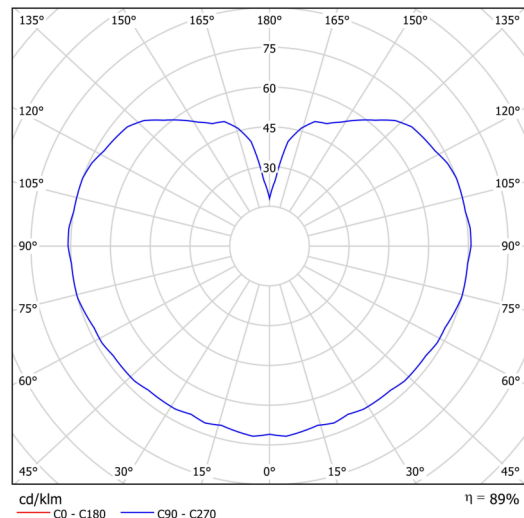

ADRIA P3A HP

Product code: ADR50752

Type: LED-5L06E900Z11/097/L80 NK3H B 4K#

Short description of the luminaire: White colour | pendant high-power LED light with emergency backup combined | TRIPLEX OPAL hand blown glass shade | rod pendant 80 cm |

Technical data

Types of luminaires	Emergency combined
Mounting type	Suspended - rod
Base material	steel
Shade material	three-layer glass TRIPLEX OPAL
Base color	white Ral9003
Shade color	white
Holding the shade	steel holder
Mounting location	ceiling
Width	350 mm
Length	350 mm
Height	350 mm
Diameter	ø 350 mm
Suspension length	800 mm
mounting holes (diameter)	none
Energy Class	D
Impact strength	IK01
Operating temperature	from -20°C to +30°C

Electrical data

Power consumption	43 W
Ingress Protection	IP40
Socket	LED modul
Battery type	LiFePO4
Emergency time	3 hours
terminal block	none

Luminous data

Lum. flux of luminaire	5870 lm
Lum. flux of light source	6670 lm
Lum. flux of light source in emergency mode	200 lm
Chromaticity temperature	4000 K
Rated life time LED L80/B10	100000 hours
CRI	Ra80
MacAdam	3
Blue light hazard	Risk group 0

Eulum data for calculation programs are available at www.osmont.cz.