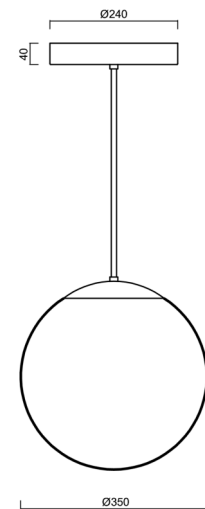

ADRIA P3A HP

Product code: ADR50752

Type: LED-5L06E900Z11/097/L80 NK3H B 4K#

Short description of the luminaire: White colour | pendant high-power LED light with emergency backup combined | TRIPLEX OPAL hand blown glass shade | rod pendant 80 cm |

Technical data

Types of luminaires	Emergency combined
Mounting type	Suspended - rod
Base material	steel
Shade material	three-layer glass TRIPLEX OPAL
Base color	white Ral9003
Shade color	white
Holding the shade	steel holder
Mounting location	ceiling
Width	350 mm
Length	350 mm
Height	350 mm
Diameter	ø 350 mm
Suspension length	800 mm
mounting holes (diameter)	none
Energy Class	D
Impact strength	IK01
Operating temperature	from -20°C to +30°C

Electrical data

Power consumption	43 W
Ingress Protection	IP40
Socket	LED modul
Battery type	LiFePO4
Emergency time	3 hours
terminal block	none

Luminous data

Lum. flux of luminaire	5870 lm
Lum. flux of light source	6670 lm
Lum. flux of light source in emergency mode	200 lm
Chromaticity temperature	4000 K
Rated life time LED L80/B10	100000 hours
CRI	Ra80
MacAdam	3
Blue light hazard	Risk group 0

Eulum data for calculation programs are available at www.osmont.cz.