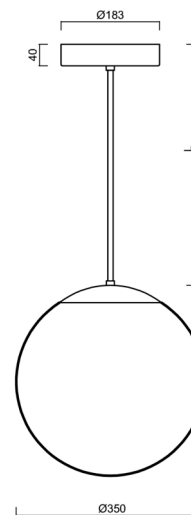

ADRIA P3A HP

Product code: ADR50740

Type: LED-5L06E900Z11/097/L40 B 4K#

Short description of the luminaire: White colour | pendant high-power LED light ON/OFF | TRIPLEX OPAL hand blown glass shade | rod pendant 40 cm |

Technical data

Types of luminaires	Classic on/off
Mounting type	Suspended - rod
Base material	steel
Shade material	three-layer glass TRIPLEX OPAL
Base color	white Ral9003
Shade color	white
Holding the shade	steel holder
Mounting location	ceiling
Width	350 mm
Length	350 mm
Height	350 mm
Diameter	ø 350 mm
Suspension length	400 mm
mounting holes (diameter)	none
Energy Class	D
Impact strength	IK01
Operating temperature	from -20°C to +30°C

Electrical data

Power consumption	43 W
Ingress Protection	IP40
Socket	LED modul
terminal block	none

Luminous data

Lum. flux of luminaire	5870 lm
Lum. flux of light source	6670 lm
Chromaticity temperature	4000 K
Rated life time LED L80/B10	100000 hours
CRI	Ra80
MacAdam	3
Blue light hazard	Risk group 0

Eulum data for calculation programs are available at www.osmont.cz.