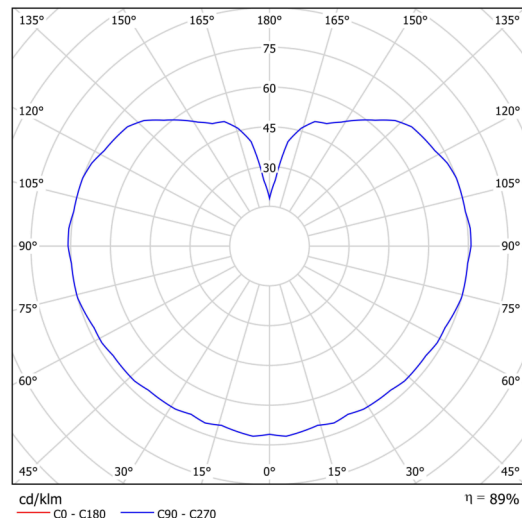

ADRIA P3A HP

Product code: ADR50740

Type: LED-5L06E900Z11/097/L40 B 4K#

Short description of the luminaire: White colour | pendant high-power LED light ON/OFF | TRIPLEX OPAL hand blown glass shade | rod pendant 40 cm |

Technical data

Types of luminaires	Classic on/off
Mounting type	Suspended - rod
Base material	steel
Shade material	three-layer glass TRIPLEX OPAL
Base color	white Ral9003
Shade color	white
Holding the shade	steel holder
Mounting location	ceiling
Width	350 mm
Length	350 mm
Height	350 mm
Diameter	ø 350 mm
Suspension length	400 mm
mounting holes (diameter)	none
Energy Class	D
Impact strength	IK01
Operating temperature	from -20°C to +30°C

Electrical data

Power consumption	43 W
Ingress Protection	IP40
Socket	LED modul
terminal block	none

Luminous data

Lum. flux of luminaire	5870 lm
Lum. flux of light source	6670 lm
Chromaticity temperature	4000 K
Rated life time LED L80/B10	100000 hours
CRI	Ra80
MacAdam	3
Blue light hazard	Risk group 0

Eulum data for calculation programs are available at www.osmont.cz.