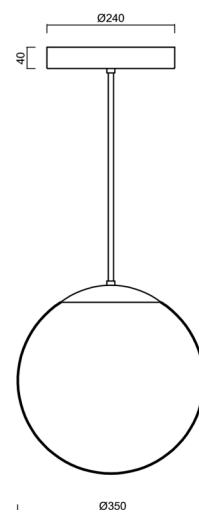

# ADRIA P3A HP

Product code: ADR50332

Type: LED-5L06E900Z11/097/L80 NK3H NB 3K#

Short description of the luminaire: Stainless steel brushed | pendant high-power LED light with emergency backup combined | TRIPLEX OPAL hand blown glass shade | rod pendant 80 cm |

## Technical data

|                           |                                |
|---------------------------|--------------------------------|
| Types of luminaires       | Emergency combined             |
| Mounting type             | Suspended - rod                |
| Base material             | stainless steel steel          |
| Shade material            | three-layer glass TRIPLEX OPAL |
| Base color                | brushed stainless steel        |
| Shade color               | white                          |
| Holding the shade         | steel holder                   |
| Mounting location         | ceiling                        |
| Width                     | 350 mm                         |
| Length                    | 350 mm                         |
| Height                    | 350 mm                         |
| Diameter                  | Ø 350 mm                       |
| Suspension length         | 800 mm                         |
| mounting holes (diameter) | none                           |
| Energy Class              | D                              |
| Impact strength           | IK01                           |
| Operating temperature     | from -20°C to +30°C            |

## Lampshade

| Product code | Name | Color | Picture   | Drawing |
|--------------|------|-------|---|---------|
| 20144        | 097  | white |  |         |