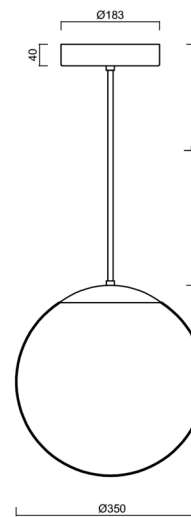

ADRIA P3A HP

Product code: ADR50320

Type: LED-5L06E900Z11/097/L40 NB 3K#

Short description of the luminaire: Stainless steel brushed | pendant high-power LED light ON/OFF | TRIPLEX OPAL hand blown glass shade | rod pendant 40 cm |

Technical data

Types of luminaires	Classic on/off
Mounting type	Suspended - rod
Base material	stainless steel steel
Shade material	three-layer glass TRIPLEX OPAL
Base color	brushed stainless steel
Shade color	white
Holding the shade	steel holder
Mounting location	ceiling
Width	350 mm
Length	350 mm
Height	350 mm
Diameter	ø 350 mm
Suspension length	400 mm
mounting holes (diameter)	none
Energy Class	D
Impact strength	IK01
Operating temperature	from -20°C to +30°C

Electrical data

Power consumption	43 W
Ingress Protection	IP40
Socket	LED modul
terminal block	none

Luminous data

Lum. flux of luminaire	5630 lm
Lum. flux of light source	6400 lm
Chromaticity temperature	3000 K
Rated life time LED L80/B10	100000 hours
CRI	Ra80
MacAdam	3
Blue light hazard	Risk group 0

Eulum data for calculation programs are available at www.osmont.cz.