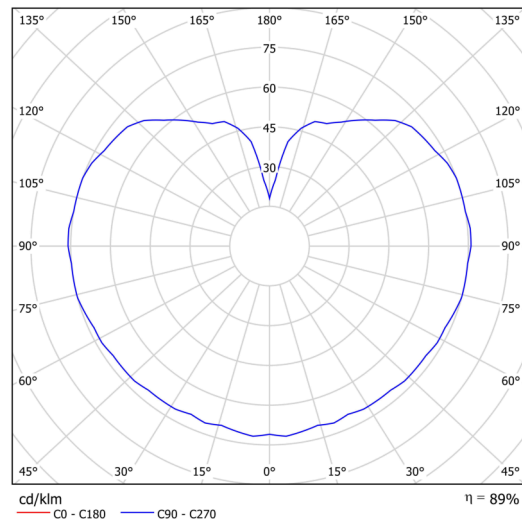

ADRIA P3A HP

Product code: ADR50320

Type: LED-5L06E900Z11/097/L40 NB 3K#

Short description of the luminaire: Stainless steel brushed | pendant high-power LED light ON/OFF | TRIPLEX OPAL hand blown glass shade | rod pendant 40 cm |

Technical data

Types of luminaires	Classic on/off
Mounting type	Suspended - rod
Base material	stainless steel steel
Shade material	three-layer glass TRIPLEX OPAL
Base color	brushed stainless steel
Shade color	white
Holding the shade	steel holder
Mounting location	ceiling
Width	350 mm
Length	350 mm
Height	350 mm
Diameter	ø 350 mm
Suspension length	400 mm
mounting holes (diameter)	none
Energy Class	D
Impact strength	IK01
Operating temperature	from -20°C to +30°C

Electrical data

Power consumption	43 W
Ingress Protection	IP40
Socket	LED modul
terminal block	none

Luminous data

Lum. flux of luminaire	5630 lm
Lum. flux of light source	6400 lm
Chromaticity temperature	3000 K
Rated life time LED L80/B10	100000 hours
CRI	Ra80
MacAdam	3
Blue light hazard	Risk group 0

Eulum data for calculation programs are available at www.osmont.cz.