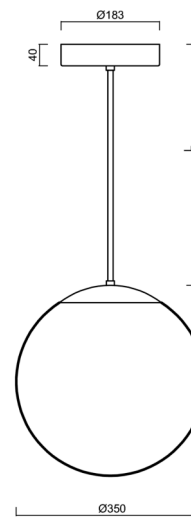

ADRIA P3A HP

Product code: ADR50319

Type: LED-5L06E900Z11/097/L20 NB 3K#

Short description of the luminaire: Stainless steel brushed | pendant high-power LED light ON/OFF | TRIPLEX OPAL hand blown glass shade | rod pendant 20 cm |

Technical data

Types of luminaires	Classic on/off
Mounting type	Suspended - rod
Base material	stainless steel steel
Shade material	three-layer glass TRIPLEX OPAL
Base color	brushed stainless steel
Shade color	white
Holding the shade	steel holder
Mounting location	ceiling
Width	350 mm
Length	350 mm
Height	350 mm
Diameter	ø 350 mm
Suspension length	200 mm
mounting holes (diameter)	none
Energy Class	D
Impact strength	IK01
Operating temperature	from -20°C to +30°C

Electrical data

Power consumption	43 W
Ingress Protection	IP40
Socket	LED modul
terminal block	none

Luminous data

Lum. flux of luminaire	5630 lm
Lum. flux of light source	6400 lm
Chromaticity temperature	3000 K
Rated life time LED L80/B10	100000 hours
CRI	Ra80
MacAdam	3
Blue light hazard	Risk group 0

Eulum data for calculation programs are available at www.osmont.cz.