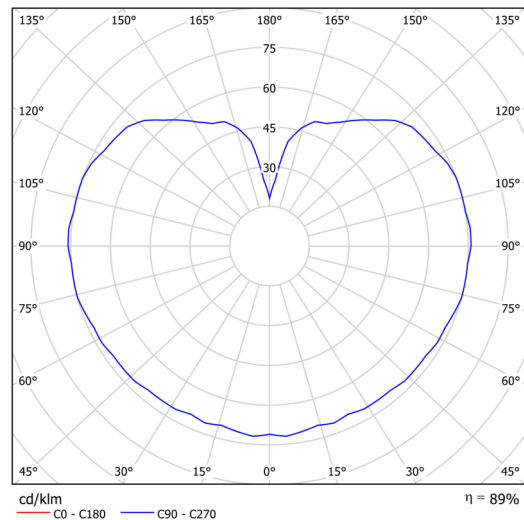

ADRIA P3A HP

Product code: ADR50319

Type: LED-5L06E900Z11/097/L20 NB 3K#

Short description of the luminaire: Stainless steel brushed | pendant high-power LED light ON/OFF | TRIPLEX OPAL hand blown glass shade | rod pendant 20 cm |

Technical data

Types of luminaires	Classic on/off
Mounting type	Suspended - rod
Base material	stainless steel steel
Shade material	three-layer glass TRIPLEX OPAL
Base color	brushed stainless steel
Shade color	white
Holding the shade	steel holder
Mounting location	ceiling
Width	350 mm
Length	350 mm
Height	350 mm
Diameter	ø 350 mm
Suspension length	200 mm
mounting holes (diameter)	none
Energy Class	D
Impact strength	IK01
Operating temperature	from -20°C to +30°C

Electrical data

Power consumption	43 W
Ingress Protection	IP40
Socket	LED modul
terminal block	none

Luminous data

Lum. flux of luminaire	5630 lm
Lum. flux of light source	6400 lm
Chromaticity temperature	3000 K
Rated life time LED L80/B10	100000 hours
CRI	Ra80
MacAdam	3
Blue light hazard	Risk group 0

Eulum data for calculation programs are available at www.osmont.cz.