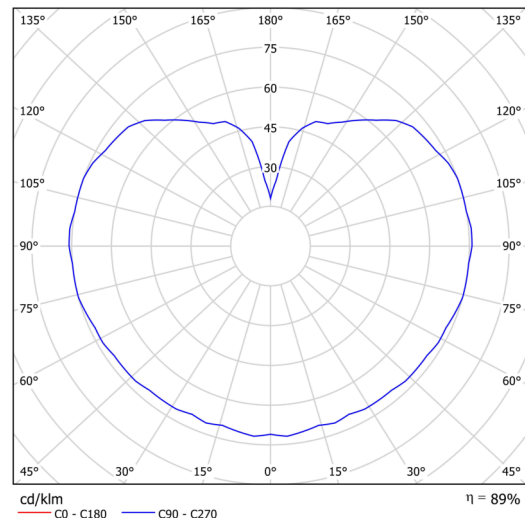

Luminous data

Lum. flux of luminaire	5630 lm
Lum. flux of light source	6400 lm
Lum. flux of light source in emergency mode	200 lm
Chromaticity temperature	3000 K
Rated life time LED L80/B10	100000 hours
CRI	Ra80
MacAdam	3
Blue light hazard	Risk group 0

Eulum data for calculation programs are available at www.osmont.cz.