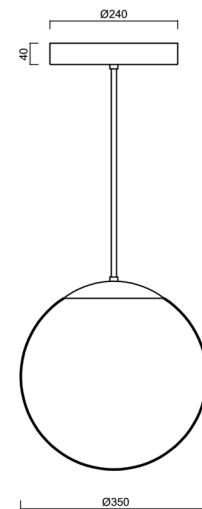

ADRIA P3A HP

LED-5L06E900Z11/097/L20 NK3H NL 3K#

WWW.OSMONT.CZ

ADRIA P3A HP

Product code: ADR50309

Type: LED-5L06E900Z11/097/L20 NK3H NL 3K#

Short description of the luminaire: Stainless steel polished | pendant high-power LED light with emergency backup combined | TRIPLEX OPAL hand blown glass shade | rod pendant 20 cm |

Technical data

Types of luminaires	Emergency combined
Mounting type	Suspended - rod
Base material	stainless steel steel
Shade material	three-layer glass TRIPLEX OPAL
Base color	polished stainless steel
Shade color	white
Holding the shade	steel holder
Mounting location	ceiling
Width	350 mm
Length	350 mm
Height	350 mm
Diameter	Ø 350 mm
Suspension length	200 mm
mounting holes (diameter)	none
Energy Class	D
Impact strength	IK01
Operating temperature	from -20°C to +30°C

Installation dimensions:

Additional assortment:

Lampshade

Product code	Name	Color	Picture	Drawing
20144	097	white		