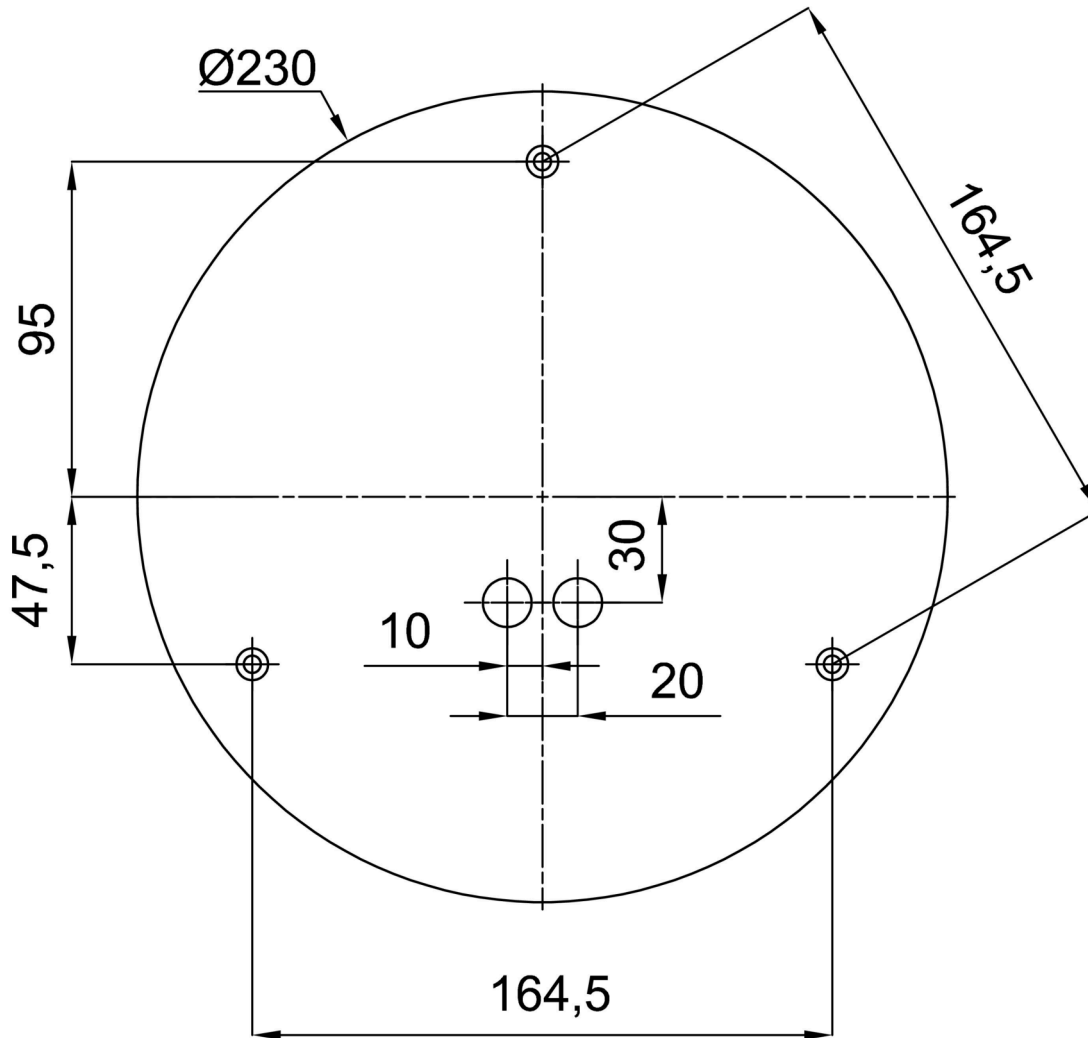

Technical data

Types of luminaires	Emergency combined SELFTEST
Mounting type	Suspended - rod
Base material	brass
Shade material	three-layer glass TRIPLEX OPAL
Base color	polished brass
Shade color	white
Holding the shade	steel holder
Mounting location	ceiling
Width	350 mm
Length	350 mm
Height	350 mm
Diameter	ø 350 mm
Suspension length	400 mm
mounting holes (diameter)	none
Energy Class	D
Impact strength	IK01
Operating temperature	from -20°C to +30°C

Installation dimensions:

Additional assortment:

Lampshade

Product code	Name	Color	Picture	Drawing
20144	097	white		