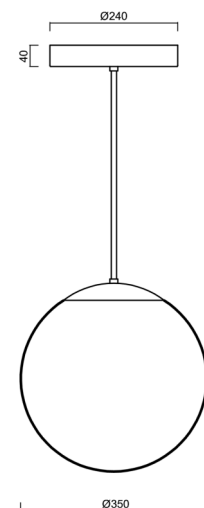

ADRIA P3A HP

LED-5L06E900Z11/097/L100 NK3HST C 3K#

WWW.OSMONT.CZ

ADRIA P3A HP

Product code: ADR50278

Type: LED-5L06E900Z11/097/L100 NK3HST C 3K#

Short description of the luminaire: Black colour | pendant high-power LED light with emergency backup combined (with Self-test) | TRIPLEX OPAL hand blown glass shade| rod pendant 100 cm |

Technical data

Types of luminaires	Emergency combined SELFTEST
Mounting type	Suspended - rod
Base material	steel
Shade material	three-layer glass TRIPLEX OPAL
Base color	black Ral9005
Shade color	white
Holding the shade	steel holder
Mounting location	ceiling
Width	350 mm
Length	350 mm
Height	350 mm
Diameter	Ø 350 mm
Suspension length	1000 mm
mounting holes (diameter)	none
Energy Class	D
Impact strength	IK01
Operating temperature	from -20°C to +30°C

Electrical data

Power consumption	43 W
Ingress Protection	IP40
Socket	LED modul
Battery type	LiFePO4
Emergency time	3 hours
SELFTEST	yes
terminal block	none

Luminous data

Lum. flux of luminaire	5630 lm
Lum. flux of light source	6400 lm
Lum. flux of light source in emergency mode	200 lm
Chromaticity temperature	3000 K
Rated life time LED L80/B10	100000 hours
CRI	Ra80
MacAdam	3
Blue light hazard	Risk group 0

Installation dimensions:

Additional assortment:

Lampshade

Product code	Name	Color	Picture	Drawing
20144	097	white		