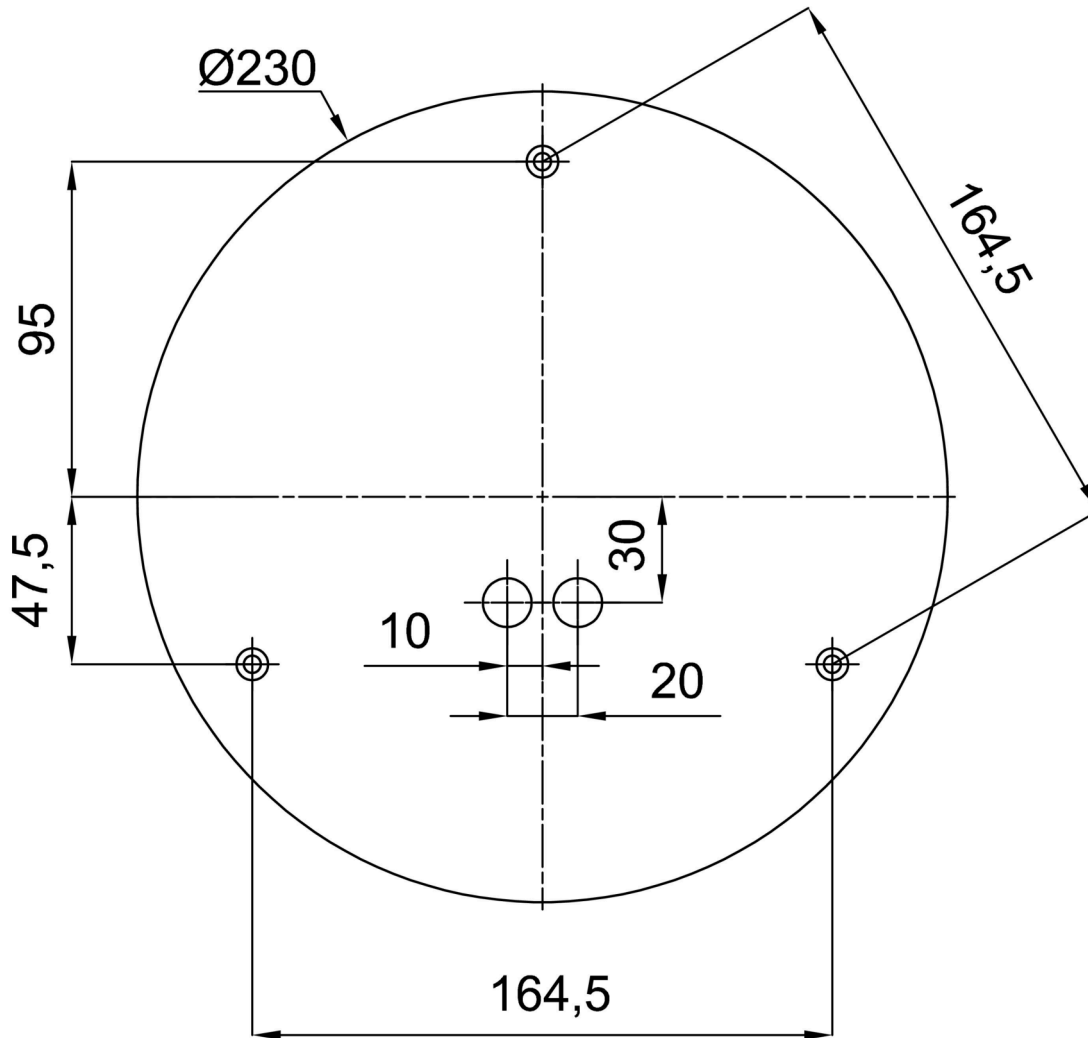

Technical data

Types of luminaires	Emergency combined SELFTEST
Mounting type	Suspended - rod
Base material	steel
Shade material	three-layer glass TRIPLEX OPAL
Base color	black Ral9005
Shade color	white
Holding the shade	steel holder
Mounting location	ceiling
Width	350 mm
Length	350 mm
Height	350 mm
Diameter	ø 350 mm
Suspension length	600 mm
mounting holes (diameter)	none
Energy Class	D
Impact strength	IK01
Operating temperature	from -20°C to +30°C

Installation dimensions:

Additional assortment:

Lampshade

Product code	Name	Color	Picture	Drawing
20144	097	white		