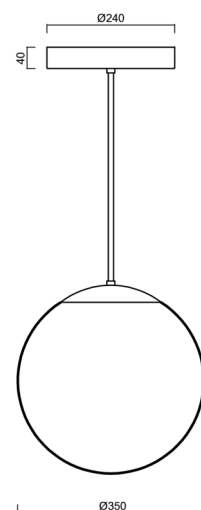

ADRIA P3A HP

LED-5L06E900Z11/097/L60 NK3HST C 3K#

WWW.OSMONT.CZ

ADRIA P3A HP

Product code: ADR50276

Type: LED-5L06E900Z11/097/L60 NK3HST C 3K#

Short description of the luminaire: Black colour | pendant high-power LED light with emergency backup combined (with Self-test) | TRIPLEX OPAL hand blown glass shade| rod pendant 60 cm |

Technical data

Types of luminaires	Emergency combined SELFTEST
Mounting type	Suspended - rod
Base material	steel
Shade material	three-layer glass TRIPLEX OPAL
Base color	black Ral9005
Shade color	white
Holding the shade	steel holder
Mounting location	ceiling
Width	350 mm
Length	350 mm
Height	350 mm
Diameter	ø 350 mm
Suspension length	600 mm
mounting holes (diameter)	none
Energy Class	D
Impact strength	IK01
Operating temperature	from -20°C to +30°C

Electrical data

Power consumption	43 W
Ingress Protection	IP40
Socket	LED modul
Battery type	LiFePO4
Emergency time	3 hours
SELFTEST	yes
terminal block	none

Luminous data

Lum. flux of luminaire	5630 lm
Lum. flux of light source	6400 lm
Lum. flux of light source in emergency mode	200 lm
Chromaticity temperature	3000 K
Rated life time LED L80/B10	100000 hours
CRI	Ra80
MacAdam	3
Blue light hazard	Risk group 0

Installation dimensions:

Additional assortment:

Lampshade

Product code	Name	Color	Picture	Drawing
20144	097	white		