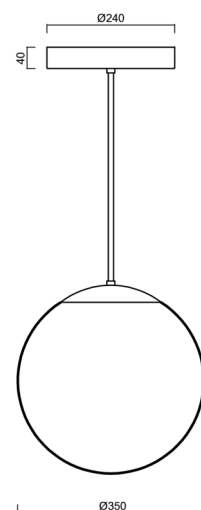

ADRIA P3A HP

LED-5L06E900Z11/097/L20 NK3HST C 3K#

WWW.OSMONT.CZ

ADRIA P3A HP

Product code: ADR50274

Type: LED-5L06E900Z11/097/L20 NK3HST C 3K#

Short description of the luminaire: Black colour | pendant high-power LED light with emergency backup combined (with Self-test) | TRIPLEX OPAL hand blown glass shade| rod pendant 20 cm |

Technical data

Types of luminaires	Emergency combined SELFTEST
Mounting type	Suspended - rod
Base material	steel
Shade material	three-layer glass TRIPLEX OPAL
Base color	black Ral9005
Shade color	white
Holding the shade	steel holder
Mounting location	ceiling
Width	350 mm
Length	350 mm
Height	350 mm
Diameter	Ø 350 mm
Suspension length	200 mm
mounting holes (diameter)	none
Energy Class	D
Impact strength	IK01
Operating temperature	from -20°C to +30°C

Electrical data

Power consumption	43 W
Ingress Protection	IP40
Socket	LED modul
Battery type	LiFePO4
Emergency time	3 hours
SELFTEST	yes
terminal block	none

Luminous data

Lum. flux of luminaire	5630 lm
Lum. flux of light source	6400 lm
Lum. flux of light source in emergency mode	200 lm
Chromaticity temperature	3000 K
Rated life time LED L80/B10	100000 hours
CRI	Ra80
MacAdam	3
Blue light hazard	Risk group 0

Installation dimensions:

Additional assortment:

Lampshade

Product code	Name	Color	Picture	Drawing
20144	097	white		