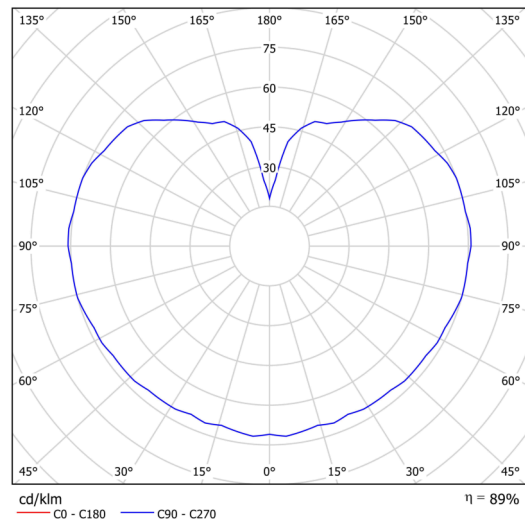

Luminous data

Lum. flux of luminaire	5630 lm
Lum. flux of light source	6400 lm
Lum. flux of light source in emergency mode	200 lm
Chromaticity temperature	3000 K
Rated life time LED L80/B10	100000 hours
CRI	Ra80
MacAdam	3
Blue light hazard	Risk group 0

Eulum data for calculation programs are available at www.osmont.cz.