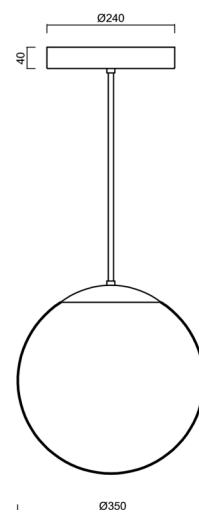

ADRIA P3A HP

LED-5L06E900Z11/097/L20 NK3H C 3K#

WWW.OSMONT.CZ

ADRIA P3A HP

Product code: ADR50269

Type: LED-5L06E900Z11/097/L20 NK3H C 3K#

Short description of the luminaire: Black colour | pendant high-power LED light with emergency backup combined | TRIPLEX OPAL hand blown glass shade | rod pendant 20 cm |

Technical data

Types of luminaires	Emergency combined
Mounting type	Suspended - rod
Base material	steel
Shade material	three-layer glass TRIPLEX OPAL
Base color	black Ral9005
Shade color	white
Holding the shade	steel holder
Mounting location	ceiling
Width	350 mm
Length	350 mm
Height	350 mm
Diameter	ø 350 mm
Suspension length	200 mm
mounting holes (diameter)	none
Energy Class	D
Impact strength	IK01
Operating temperature	from -20°C to +30°C

Electrical data

Power consumption	43 W
Ingress Protection	IP40
Socket	LED modul
Battery type	LiFePO4
Emergency time	3 hours
terminal block	none

Luminous data

Lum. flux of luminaire	5630 lm
Lum. flux of light source	6400 lm
Lum. flux of light source in emergency mode	200 lm
Chromaticity temperature	3000 K
Rated life time LED L80/B10	100000 hours
CRI	Ra80
MacAdam	3
Blue light hazard	Risk group 0

Installation dimensions:

Additional assortment:

Lampshade

Product code	Name	Color	Picture	Drawing
20144	097	white		