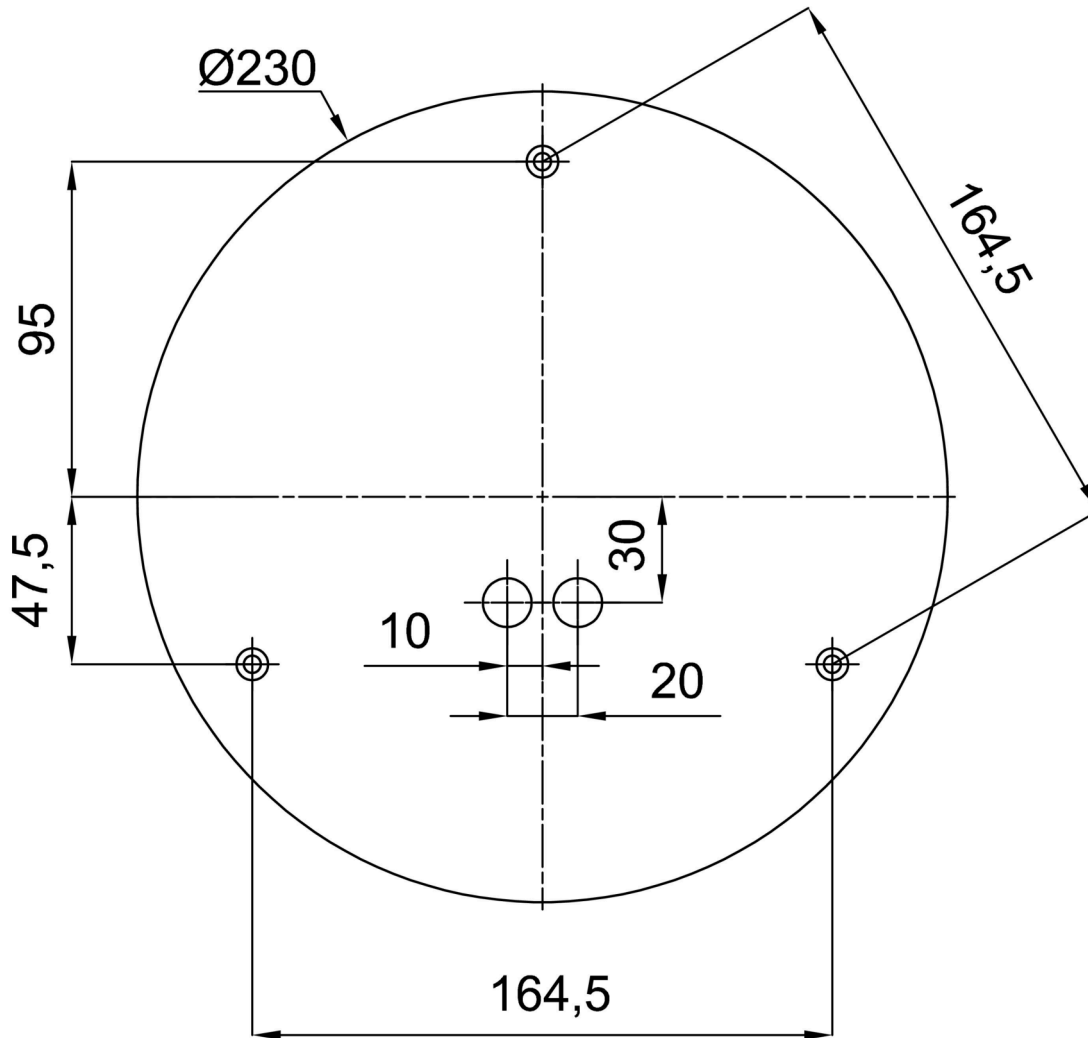

Technical data

Types of luminaires	Emergency combined SELFTEST
Mounting type	Suspended - rod
Base material	steel
Shade material	three-layer glass TRIPLEX OPAL
Base color	white Ral9003
Shade color	white
Holding the shade	steel holder
Mounting location	ceiling
Width	350 mm
Length	350 mm
Height	350 mm
Diameter	ø 350 mm
Suspension length	800 mm
mounting holes (diameter)	none
Energy Class	D
Impact strength	IK01
Operating temperature	from -20°C to +30°C

Installation dimensions:

Additional assortment:

Lampshade

Product code	Name	Color	Picture	Drawing
20144	097	white		