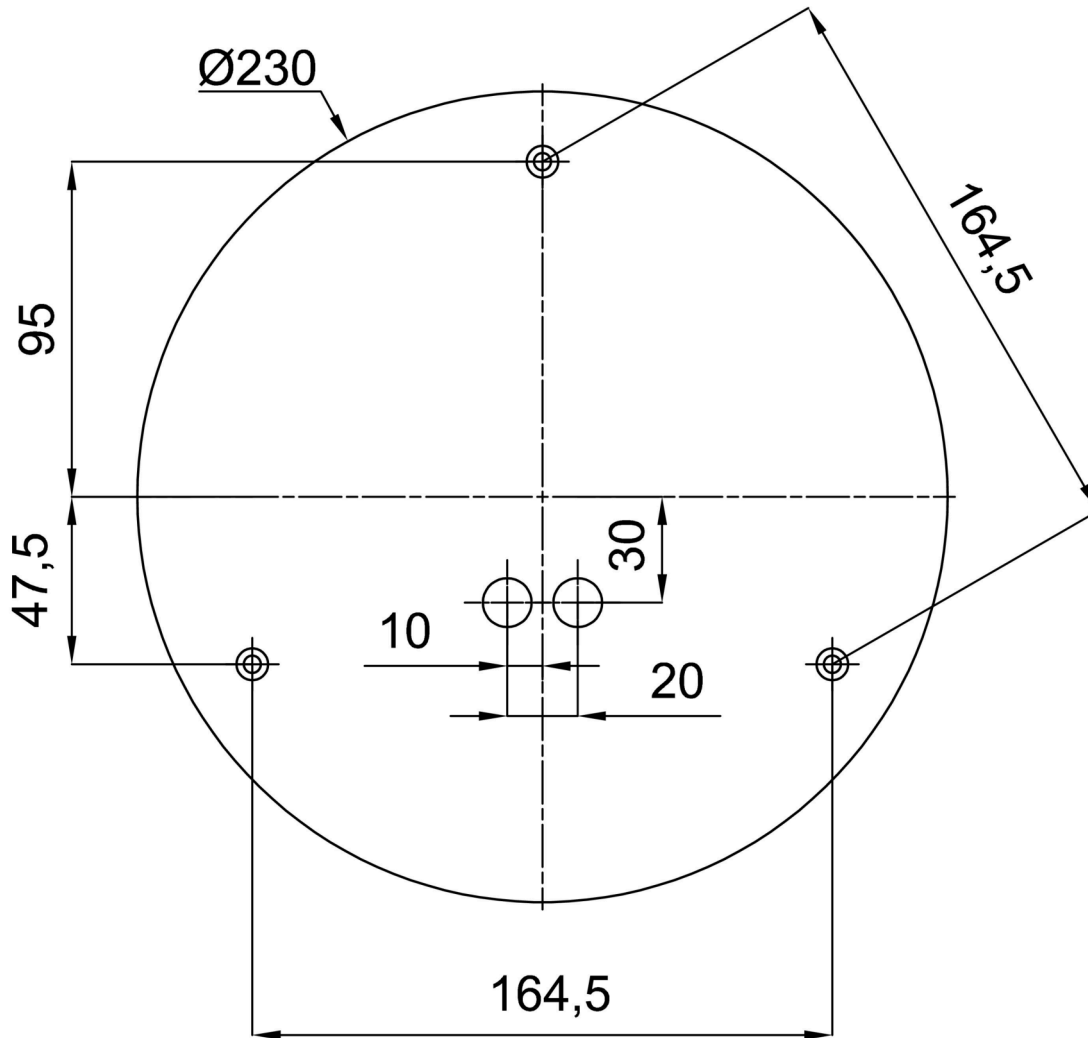

Technical data

Types of luminaires	Emergency combined
Mounting type	Suspended - rod
Base material	steel
Shade material	three-layer glass TRIPLEX OPAL
Base color	white Ral9003
Shade color	white
Holding the shade	steel holder
Mounting location	ceiling
Width	350 mm
Length	350 mm
Height	350 mm
Diameter	Ø 350 mm
Suspension length	1000 mm
mounting holes (diameter)	none
Energy Class	D
Impact strength	IK01
Operating temperature	from -20°C to +30°C

Installation dimensions:

Additional assortment:

Lampshade

Product code	Name	Color	Picture	Drawing
20144	097	white		