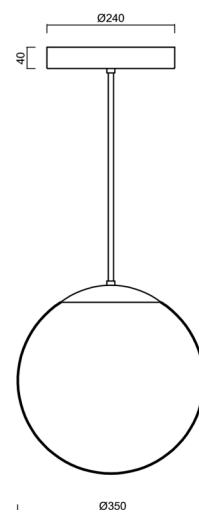

ADRIA P3A HP

LED-5L06E900Z11/097/L80 NK3H B 3K#

WWW.OSMONT.CZ

ADRIA P3A HP

Product code: ADR50252

Type: LED-5L06E900Z11/097/L80 NK3H B 3K#

Short description of the luminaire: White colour | pendant high-power LED light with emergency backup combined | TRIPLEX OPAL hand blown glass shade | rod pendant 80 cm |

Technical data

Types of luminaires	Emergency combined
Mounting type	Suspended - rod
Base material	steel
Shade material	three-layer glass TRIPLEX OPAL
Base color	white Ral9003
Shade color	white
Holding the shade	steel holder
Mounting location	ceiling
Width	350 mm
Length	350 mm
Height	350 mm
Diameter	Ø 350 mm
Suspension length	800 mm
mounting holes (diameter)	none
Energy Class	D
Impact strength	IK01
Operating temperature	from -20°C to +30°C

Electrical data

Power consumption	43 W
Ingress Protection	IP40
Socket	LED modul
Battery type	LiFePO4
Emergency time	3 hours
terminal block	none

Luminous data

Lum. flux of luminaire	5630 lm
Lum. flux of light source	6400 lm
Lum. flux of light source in emergency mode	200 lm
Chromaticity temperature	3000 K
Rated life time LED L80/B10	100000 hours
CRI	Ra80
MacAdam	3
Blue light hazard	Risk group 0

Installation dimensions:

Additional assortment:

Lampshade

Product code	Name	Color	Picture	Drawing
20144	097	white		