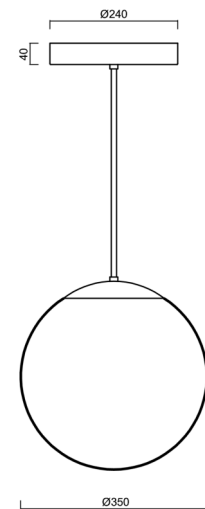

ADRIA P3A HP

Product code: ADR50251

Type: LED-5L06E900Z11/097/L60 NK3H B 3K#

Short description of the luminaire: White colour | pendant high-power LED light with emergency backup combined | TRIPLEX OPAL hand blown glass shade | rod pendant 60 cm |

Technical data

Types of luminaires	Emergency combined
Mounting type	Suspended - rod
Base material	steel
Shade material	three-layer glass TRIPLEX OPAL
Base color	white Ral9003
Shade color	white
Holding the shade	steel holder
Mounting location	ceiling
Width	350 mm
Length	350 mm
Height	350 mm
Diameter	ø 350 mm
Suspension length	600 mm
mounting holes (diameter)	none
Energy Class	D
Impact strength	IK01
Operating temperature	from -20°C to +30°C

Electrical data

Power consumption	43 W
Ingress Protection	IP40
Socket	LED modul
Battery type	LiFePO4
Emergency time	3 hours
terminal block	none

Luminous data

Lum. flux of luminaire	5630 lm
Lum. flux of light source	6400 lm
Lum. flux of light source in emergency mode	200 lm
Chromaticity temperature	3000 K
Rated life time LED L80/B10	100000 hours
CRI	Ra80
MacAdam	3
Blue light hazard	Risk group 0

Eulum data for calculation programs are available at www.osmont.cz.