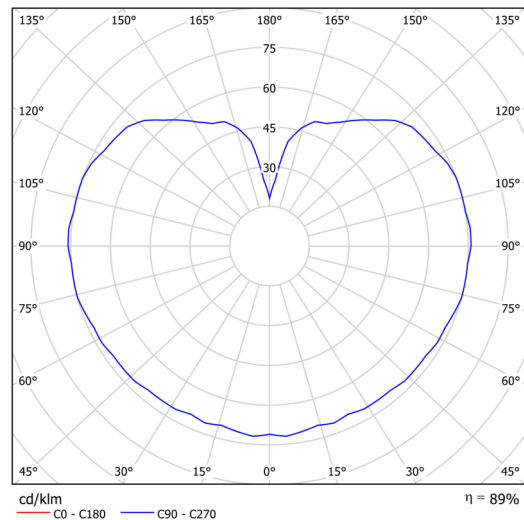

ADRIA P3A HP

Product code: ADR50251

Type: LED-5L06E900Z11/097/L60 NK3H B 3K#

Short description of the luminaire: White colour | pendant high-power LED light with emergency backup combined | TRIPLEX OPAL hand blown glass shade | rod pendant 60 cm |

Technical data

Types of luminaires	Emergency combined
Mounting type	Suspended - rod
Base material	steel
Shade material	three-layer glass TRIPLEX OPAL
Base color	white Ral9003
Shade color	white
Holding the shade	steel holder
Mounting location	ceiling
Width	350 mm
Length	350 mm
Height	350 mm
Diameter	ø 350 mm
Suspension length	600 mm
mounting holes (diameter)	none
Energy Class	D
Impact strength	IK01
Operating temperature	from -20°C to +30°C

Electrical data

Power consumption	43 W
Ingress Protection	IP40
Socket	LED modul
Battery type	LiFePO4
Emergency time	3 hours
terminal block	none

Luminous data

Lum. flux of luminaire	5630 lm
Lum. flux of light source	6400 lm
Lum. flux of light source in emergency mode	200 lm
Chromaticity temperature	3000 K
Rated life time LED L80/B10	100000 hours
CRI	Ra80
MacAdam	3
Blue light hazard	Risk group 0

Eulum data for calculation programs are available at www.osmont.cz.